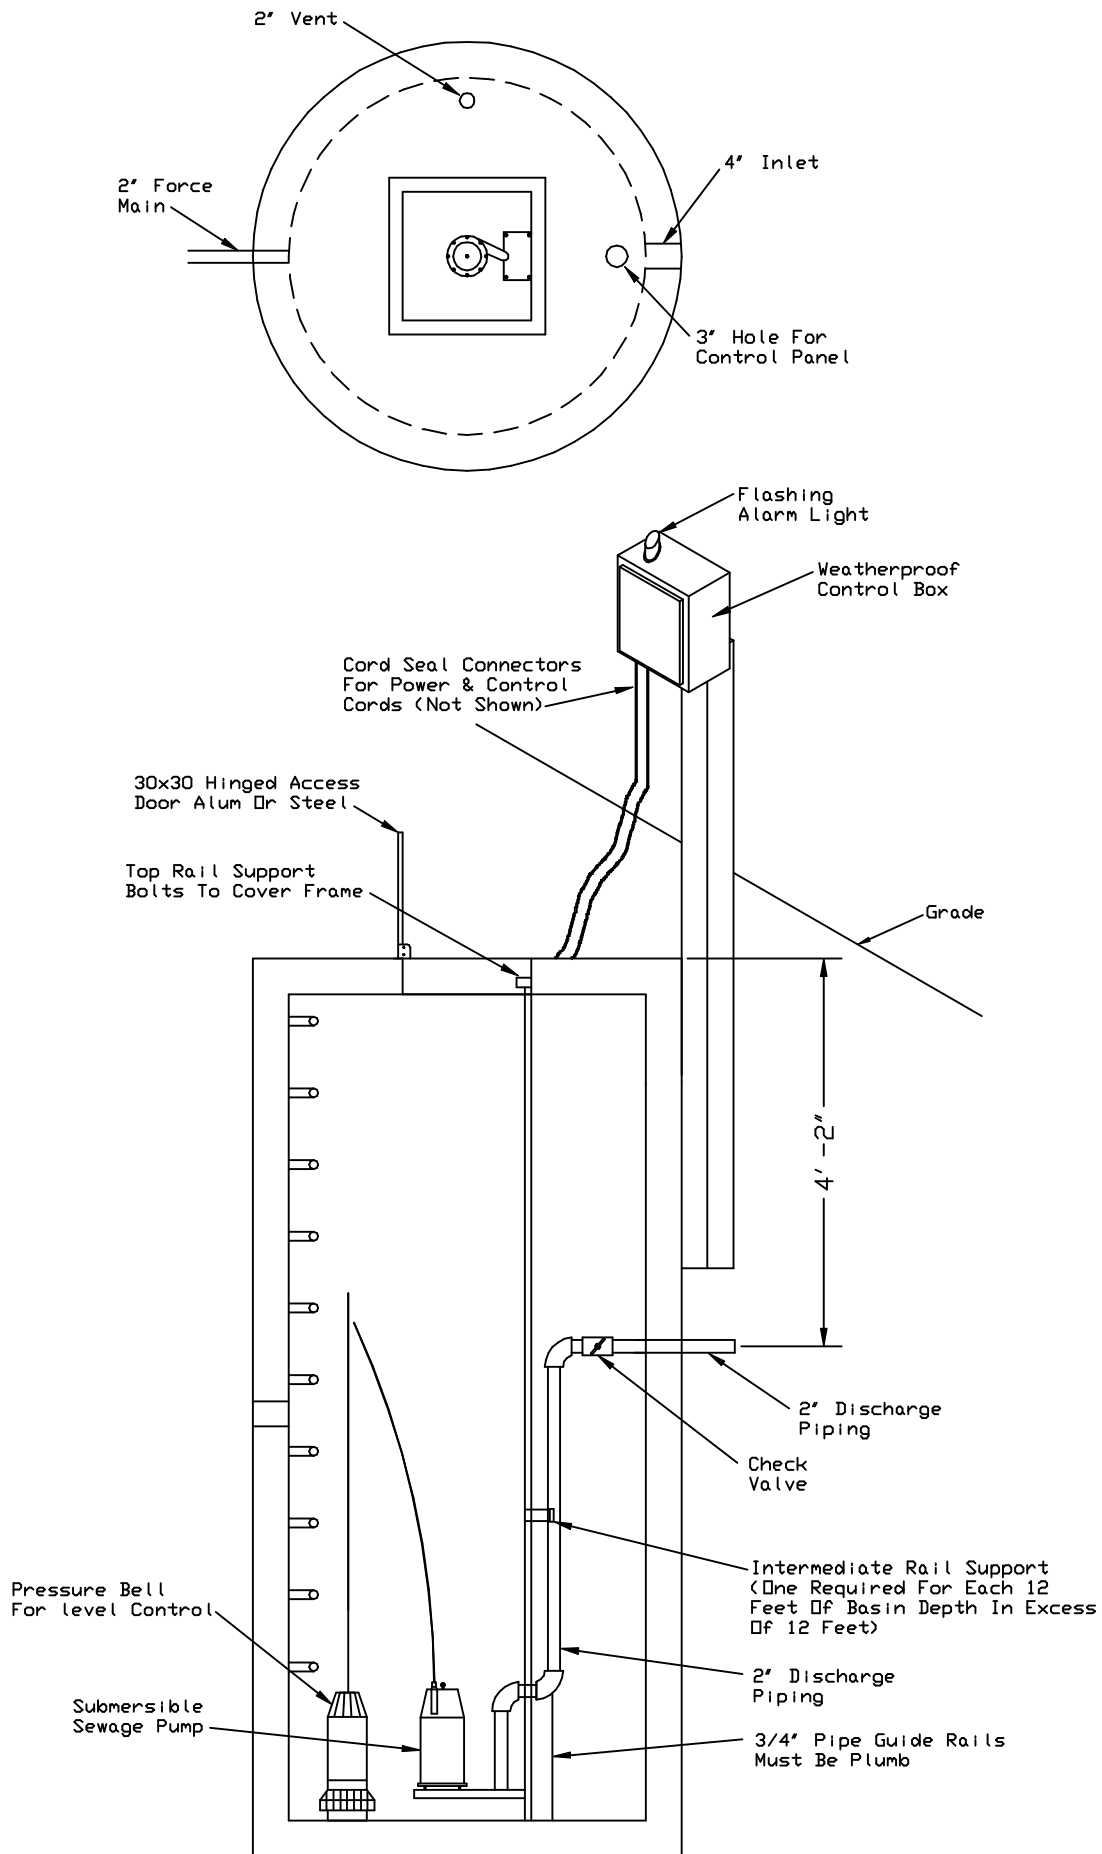

SCIOTO VALLEY PRECAST COMPANY

3218 S. BRIDGE STREET

CHILlicoTHE, OHIO 45601

PHONE (740) 663-2659

ROUND 48" SIMPLEX AND DUPLEX LIFT STATIONS