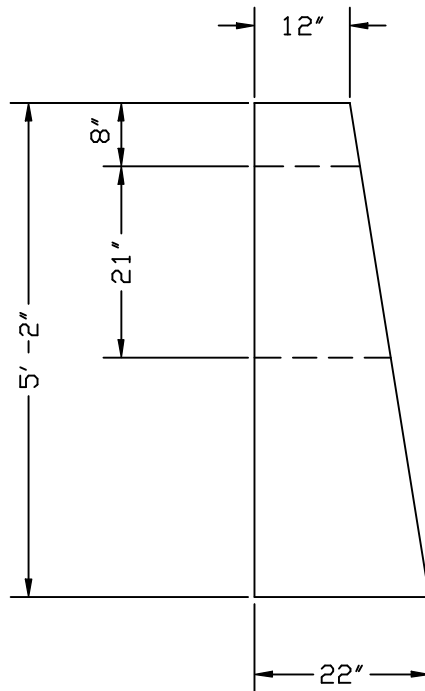

SCIOTO VALLEY PRECAST COMPANY

3218 S. BRIDGE STREET

CHILLICOTHE, OHIO 45601

PHONE (740) 663-2659

WEIGHT: 7500 Lbs

HEADWALL FOR 15" DIAMETER PIPE