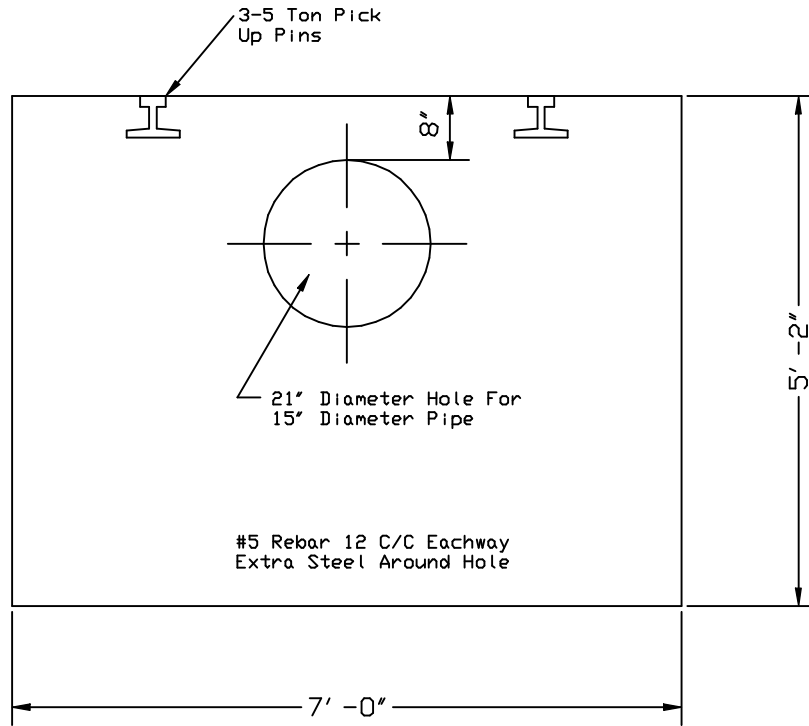

SCIOTO VALLEY PRECAST COMPANY

3218 S. BRIDGE STREET

CHILLICOTHE, OHIO 45601

PHONE (740) 663-2659

WEIGHT: 7500 Lbs

HEADWALL FOR 15" DIAMETER PIPE