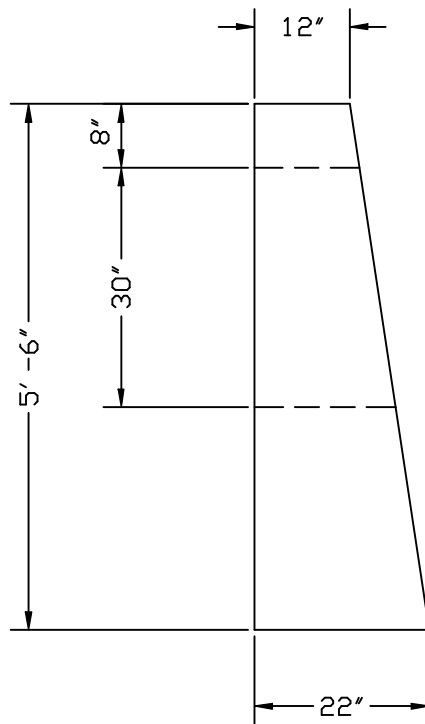

SCIOTO VALLEY PRECAST COMPANY

3218 S. BRIDGE STREET

CHILLICOTHE, OHIO 45601

PHONE (740) 663-2659

WEIGHT: 11,800 Lbs

HEADWALL FOR 24" DIAMETER PIPE