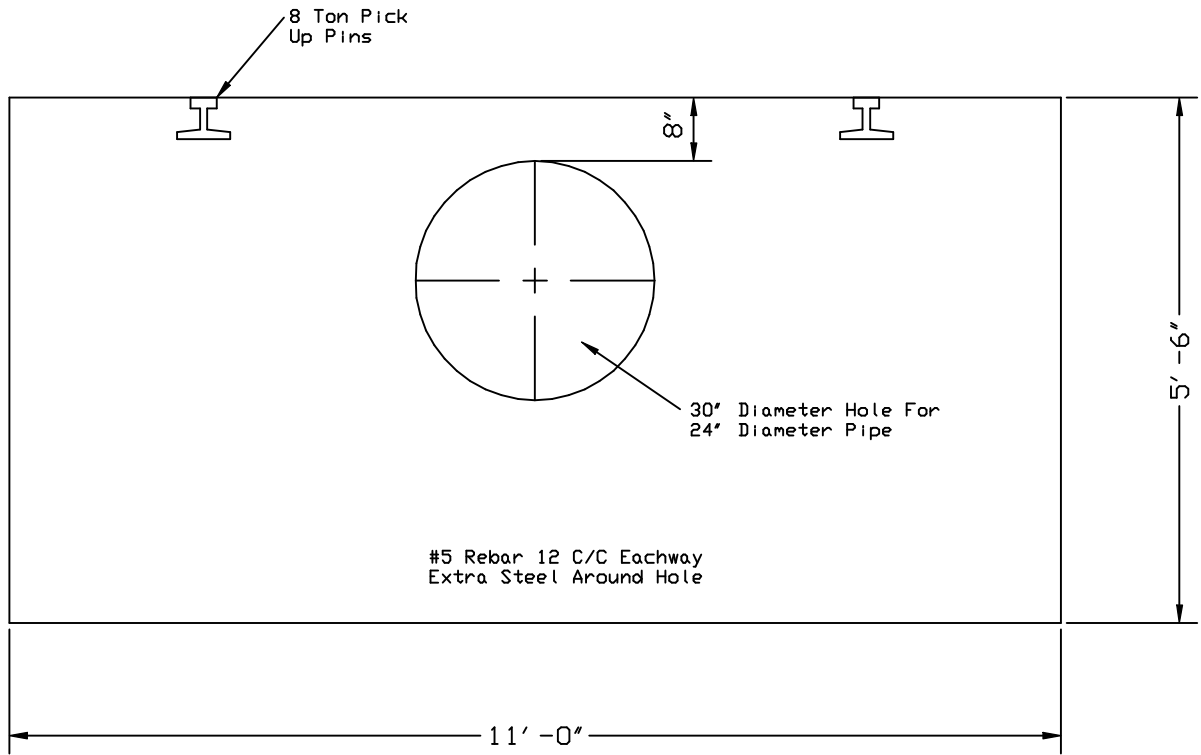

SCIOTO VALLEY PRECAST COMPANY

3218 S. BRIDGE STREET

CHILLICOTHE, OHIO 45601

PHONE (740) 663-2659

WEIGHT: 11,800 Lbs

HEADWALL FOR 24" DIAMETER PIPE