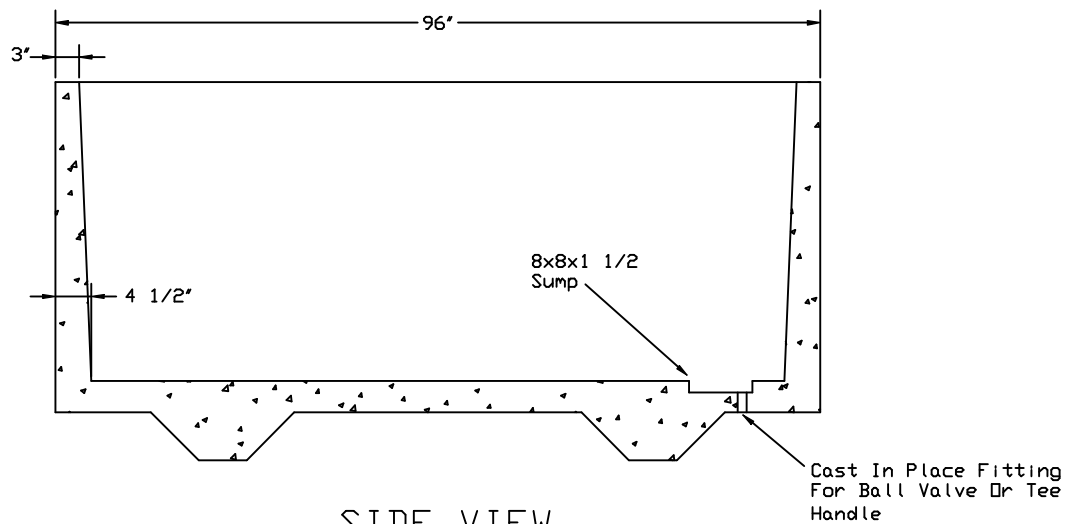

SCIOTO VALLEY PRECAST COMPANY

3218 S. BRIDGE STREET

CHILLICOTHE, OHIO 45601

PHONE (740) 663-2659

SIDE VIEW

END VIEW

WEIGHT:

NOTE: Tank is designed to exceed 125% of the petroleum Storage tank volume to allow for the existance of rainwater.

500 GALLON OPEN TOP CONTAINMENT TANK