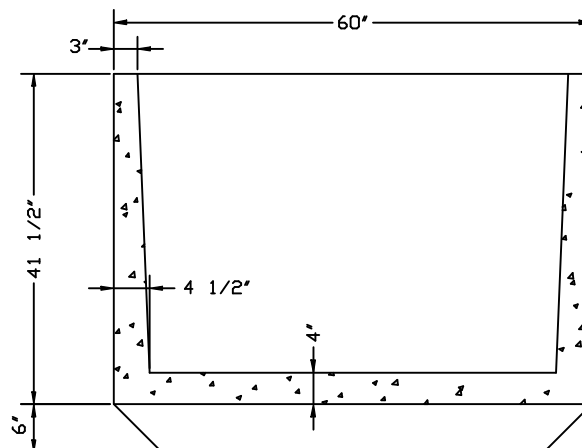

END VIEW

WEIGHT:

NOTE: Tank is designed to exceed 125% of the petroleum Storage tank volume to allow for the existance of rainwater.

500 GALLON OPEN TOP CONTAINMENT TANK