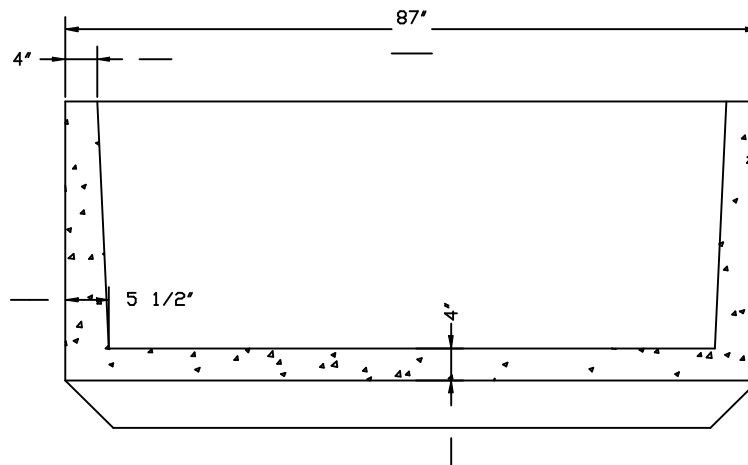

END VIEW

WEIGHT:

NOTE: Tank is designed to exceed 125% of the petroleum Storage tank volume to allow for the existance of rainwater.

1000 GALLON OPEN TOP CONTAINMENT TANK