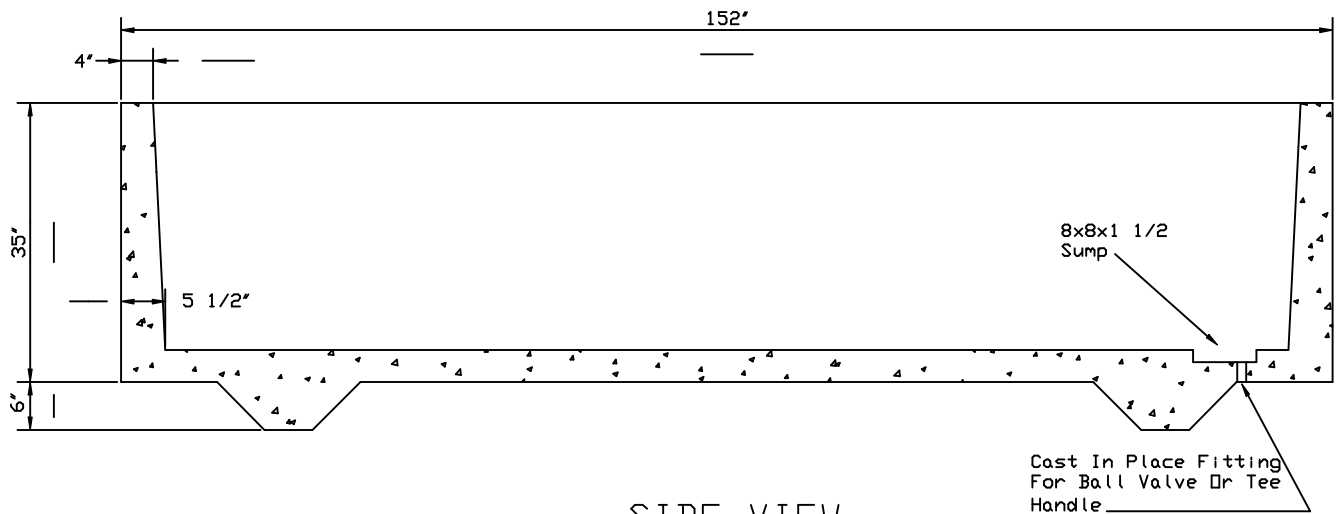

SCIOTO VALLEY PRECAST COMPANY

3218 S. BRIDGE STREET

CHILLICOTHE, OHIO 45601

PHONE (740) 663-2659

SIDE VIEW

WEIGHT:

NOTE: Tank is designed to exceed 125% of the petroleum Storage tank volume to allow for the existance of rainwater.

1000 GALLON OPEN TOP CONTAINMENT TANK