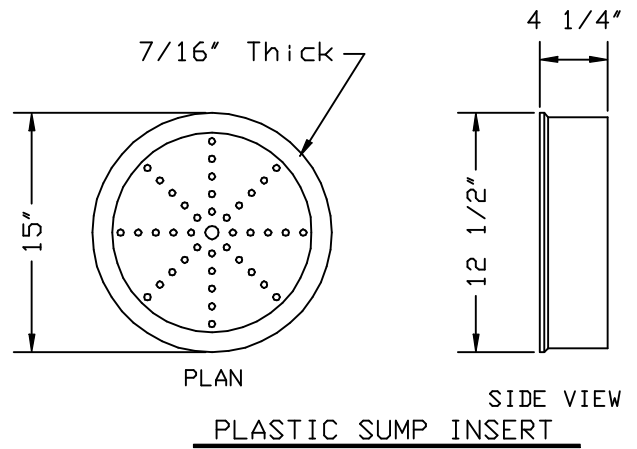

SCIOTO VALLEY PRECAST COMPANY

3218 S. BRIDGE STREET

CHILlicoTHE, OHIO 45601

PHONE (740) 663-2659

UTILITY VAULT OPTIONS