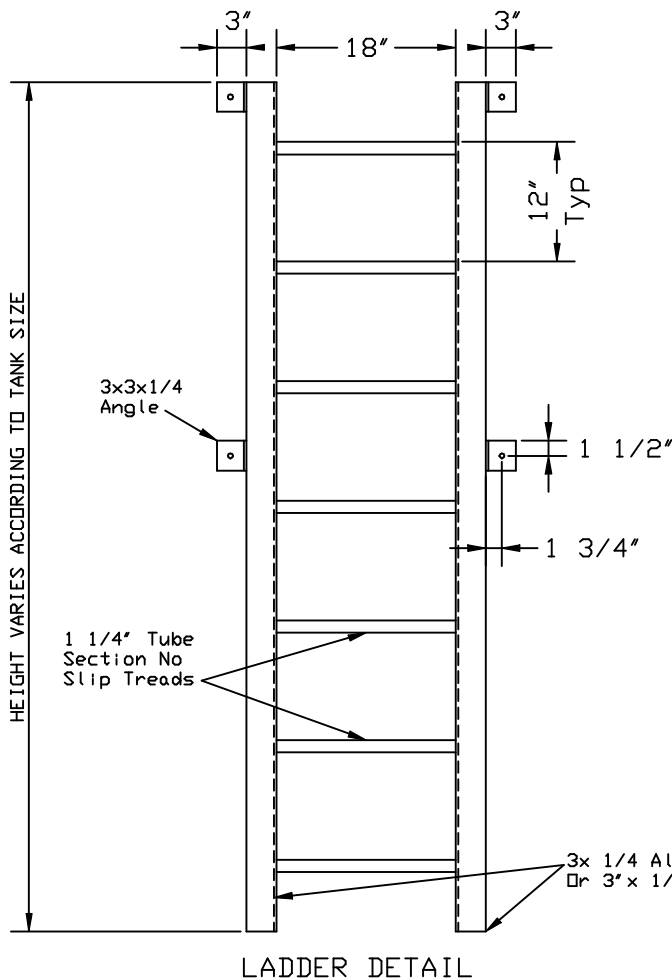

SCIOTO VALLEY PRECAST COMPANY

3218 S. BRIDGE STREET

CHILlicoTHE, OHIO 45601

PHONE (740) 663-2659

UTILITY VAULT OPTIONS