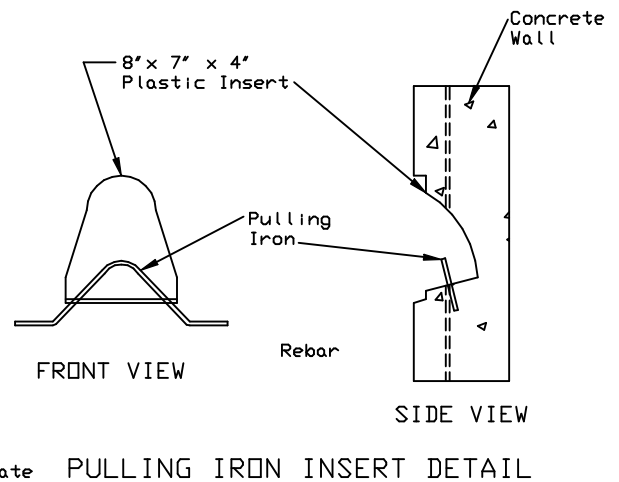

SCIOTO VALLEY PRECAST COMPANY

3218 S. BRIDGE STREET

CHILlicoTHE, OHIO 45601

PHONE (740) 663-2659

UTILITY VAULT OPTIONS