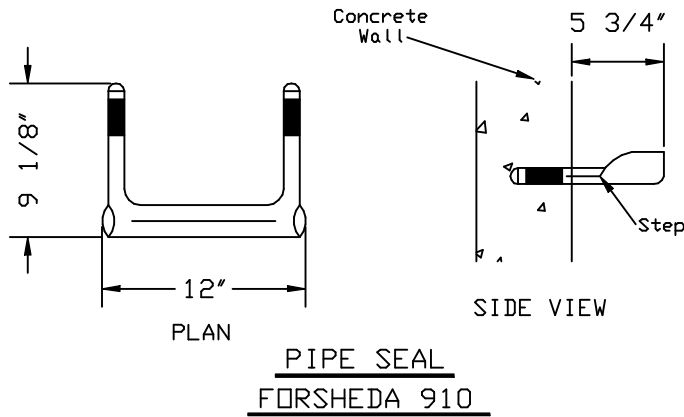

SCIOTO VALLEY PRECAST COMPANY

3218 S. BRIDGE STREET

CHILlicoTHE, OHIO 45601

PHONE (740) 663-2659

UTILITY VAULT OPTIONS