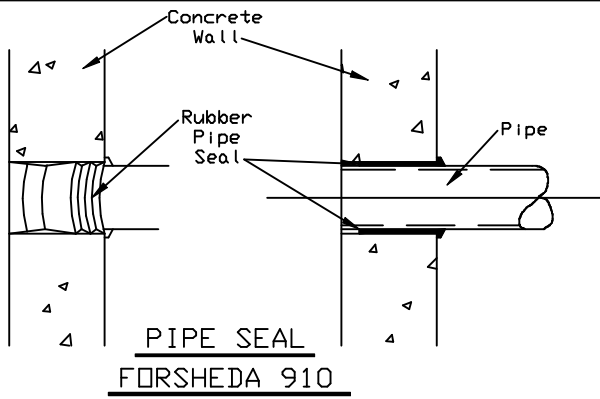

SCIOTO VALLEY PRECAST COMPANY

3218 S. BRIDGE STREET

CHILlicoTHE, OHIO 45601

PHONE (740) 663-2659

UTILITY VAULT OPTIONS