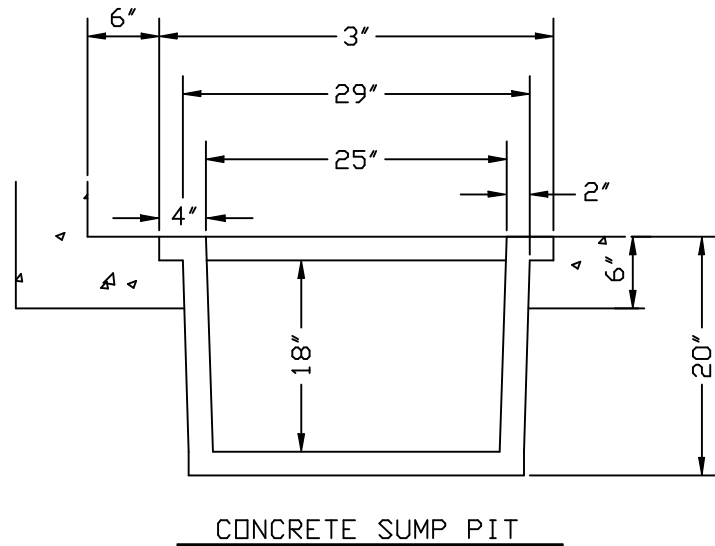

SCIOTO VALLEY PRECAST COMPANY

3218 S. BRIDGE STREET

CHILlicoTHE, OHIO 45601

PHONE (740) 663-2659

UTILITY VAULT OPTIONS