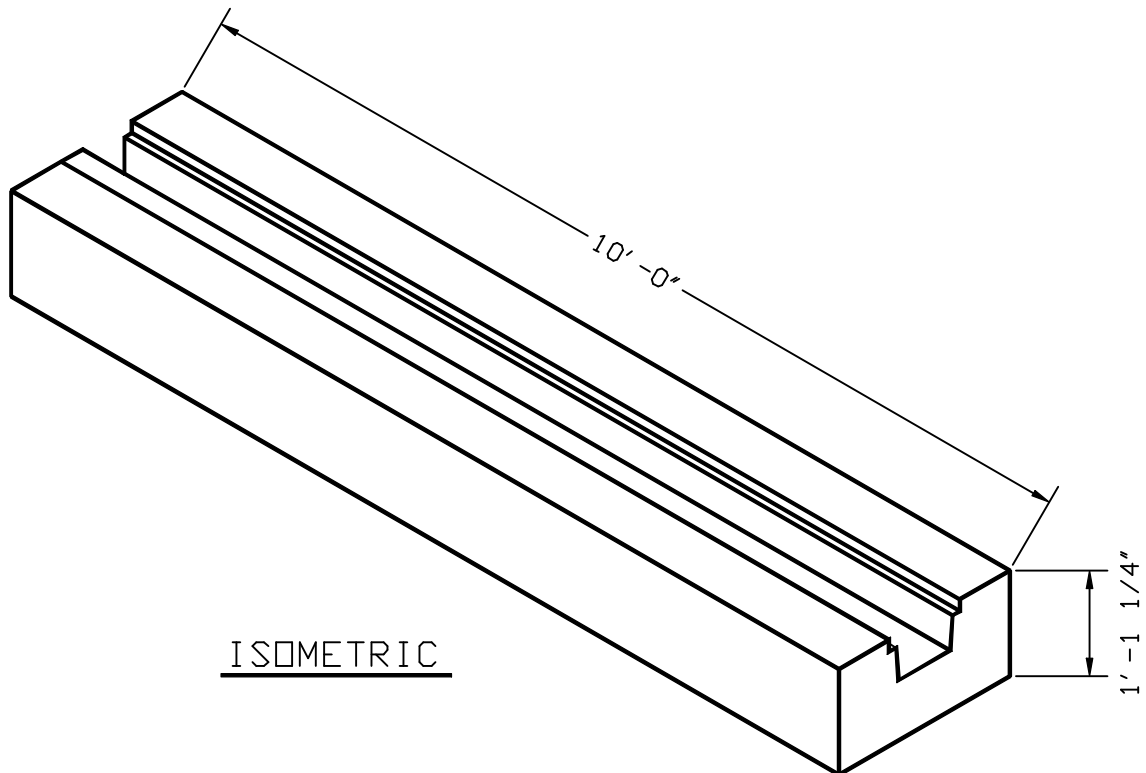

SCIOTO VALLEY PRECAST COMPANY

3218 S. BRIDGE STREET

CHILlicoTHE, OHIO 45601

PHONE (740) 663-2659

TRENCH FLOOR DRAIN