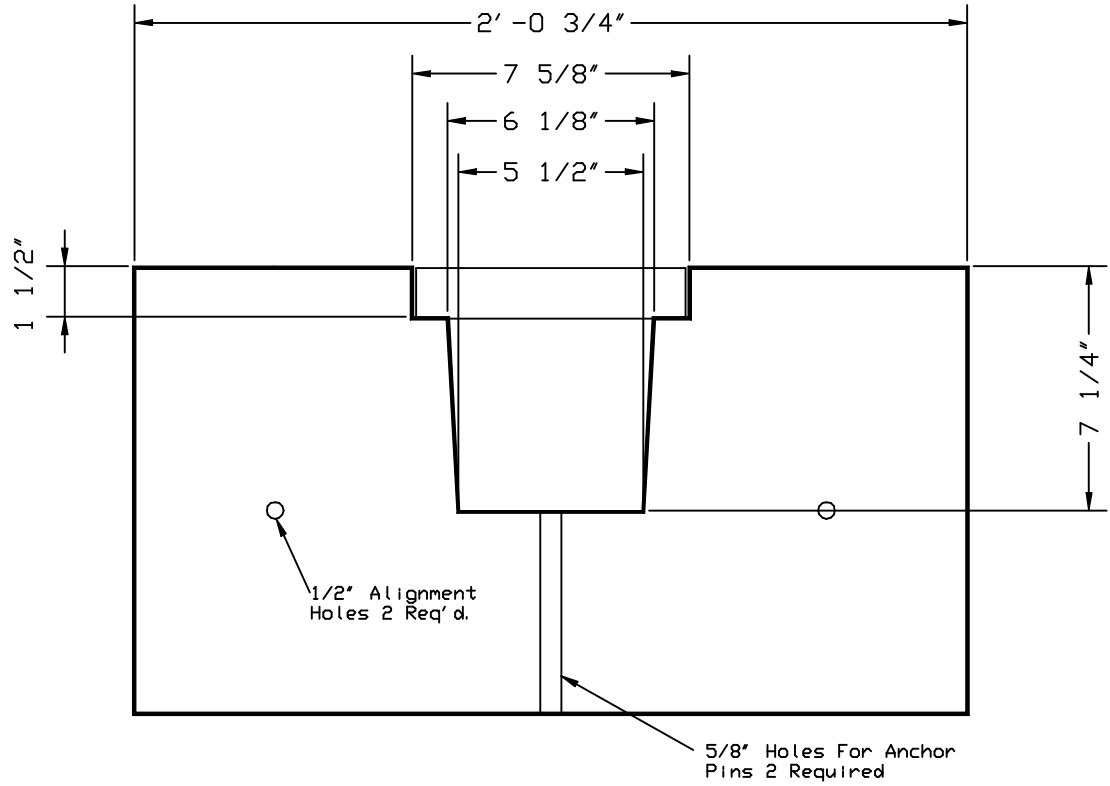

SCIOTO VALLEY PRECAST COMPANY

3218 S. BRIDGE STREET

CHILlicoTHE, OHIO 45601

PHONE (740) 663-2659

TRENCH FLOOR DRAIN