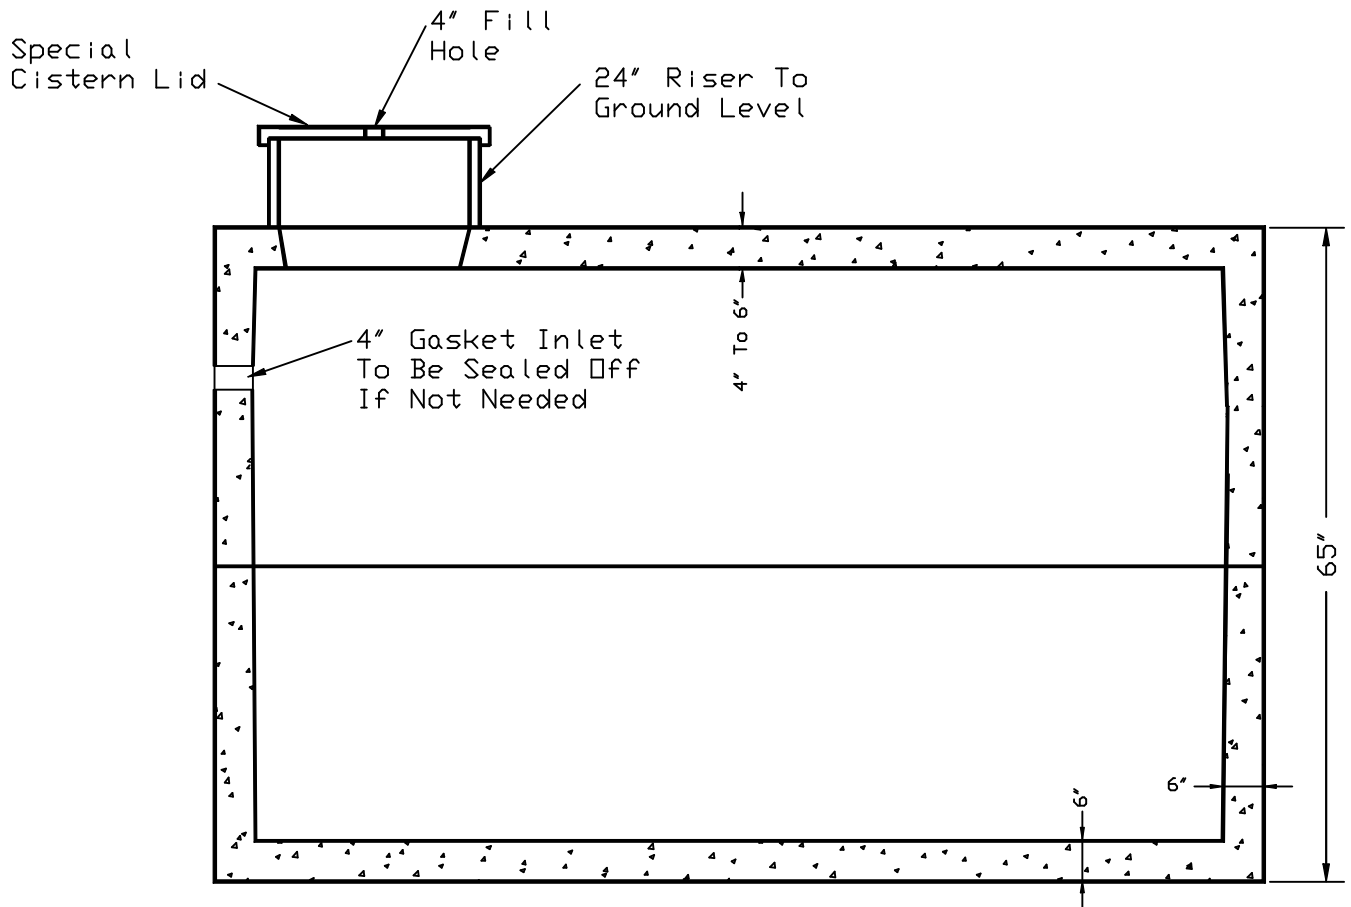

SCIOTO VALLEY PRECAST COMPANY

3218 S. BRIDGE STREET

CHILLICOTHE, OHIO 45601

PHONE (740) 663-2659

TOP VIEW

SIDE VIEW

TOP SECTION 34' High
BOTTOM SECTION 34' High
WEIGHT: 10800 Lbs / 1/2 Section

2500 GALLON TWO PIECE CISTERN