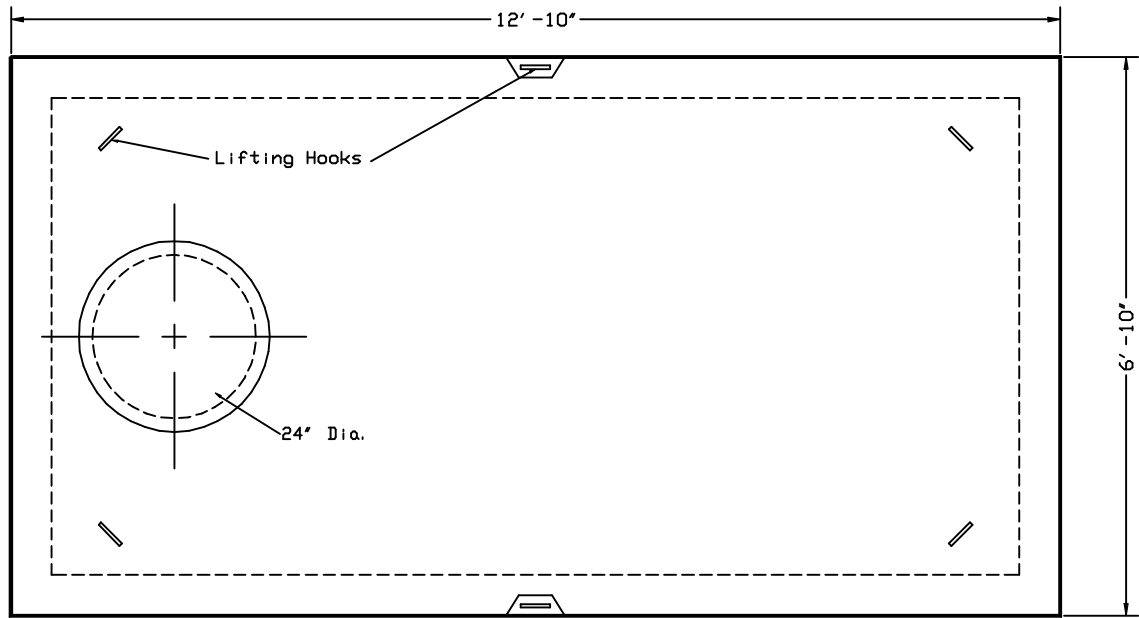

SCIOTO VALLEY PRECAST COMPANY

3218 S. BRIDGE STREET

CHILLICOTHE, OHIO 45601

PHONE (740) 663-2659

TOP VIEW

SIDE VIEW

TOP SECTION 34' High
BOTTOM SECTION 34' High
WEIGHT: 10800 Lbs / 1/2 Section

2500 GALLON TWO PIECE CISTERN