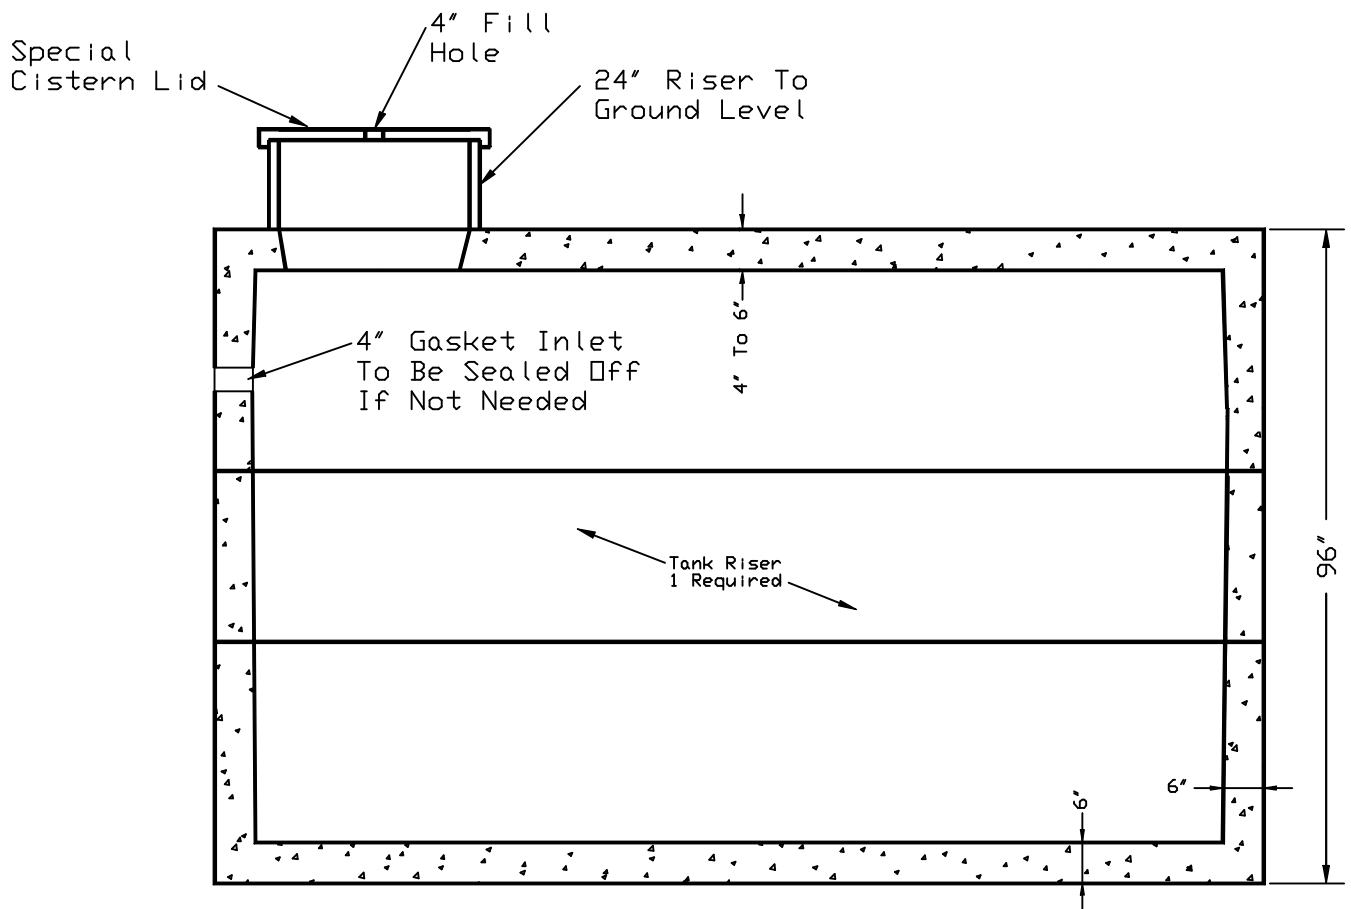

SCIOTO VALLEY PRECAST COMPANY

3218 S. BRIDGE STREET

CHILLICOTHE, OHIO 45601

PHONE (740) 663-2659

TOP VIEW

SIDE VIEW

TOP SECTION 34" High
RISER SECTION 28" High
BOTTOM SECTION 34" High
WEIGHT: 10800 Lbs / 1/2 Section

3500 GALLON THREE PIECE CISTERN