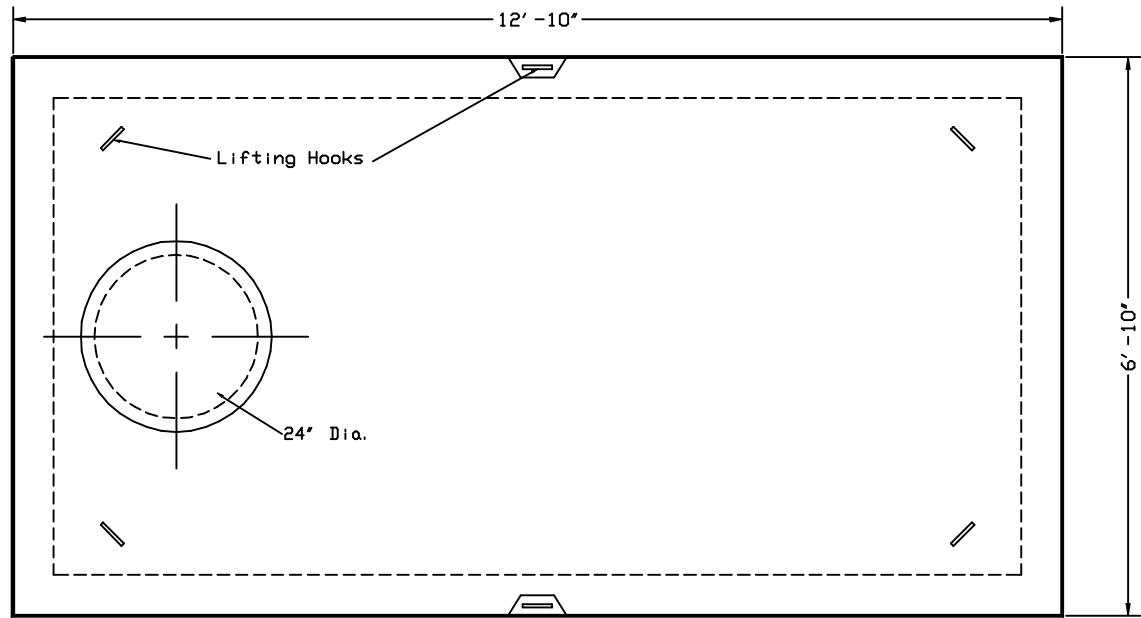

SCIOTO VALLEY PRECAST COMPANY

3218 S. BRIDGE STREET

CHILLICOTHE, OHIO 45601

PHONE (740) 663-2659

TOP VIEW

SIDE VIEW

TOP SECTION 34" High
RISER SECTION 28" High
BOTTOM SECTION 34" High
WEIGHT: 10800 Lbs / 1/2 Section

3500 GALLON THREE PIECE CISTERN