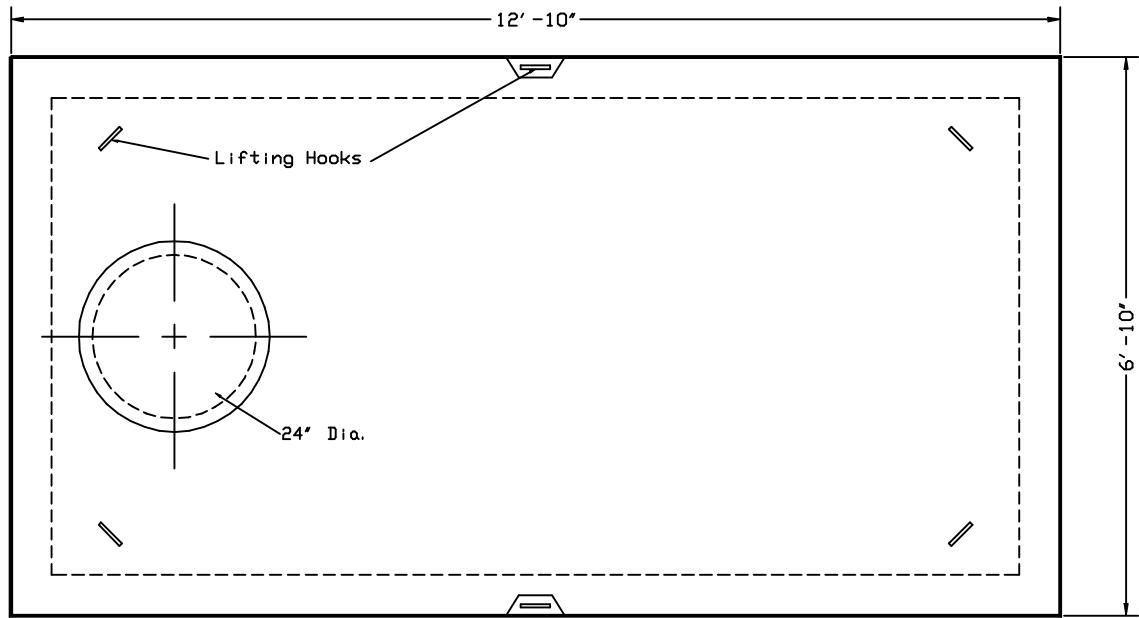

SCIOTO VALLEY PRECAST COMPANY

3218 S. BRIDGE STREET

CHILLICOTHE, OHIO 45601

PHONE (740) 663-2659

TOP VIEW

SIDE VIEW

TOP SECTION 34" High
RISER SECTION 28" High
BOTTOM SECTION 34" High
WEIGHT: 10800 Lbs / 1/2 Section

5000 GALLON FOUR PIECE CISTERN