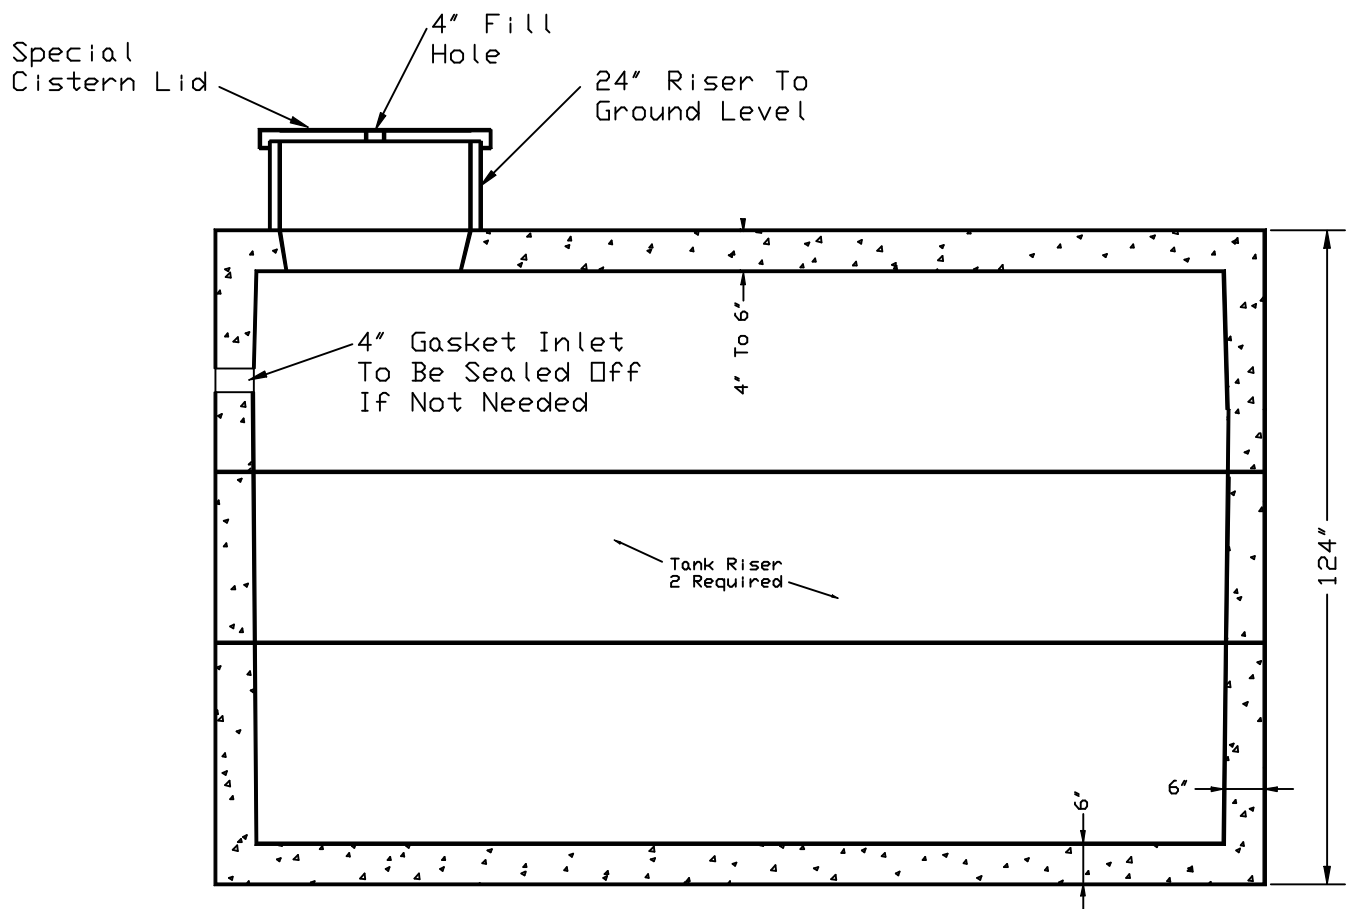

SCIOTO VALLEY PRECAST COMPANY

3218 S. BRIDGE STREET

CHILLICOTHE, OHIO 45601

PHONE (740) 663-2659

TOP VIEW

SIDE VIEW

TOP SECTION 34" High
RISER SECTION 28" High
BOTTOM SECTION 34" High
WEIGHT: 10800 Lbs / 1/2 Section

5000 GALLON FOUR PIECE CISTERN