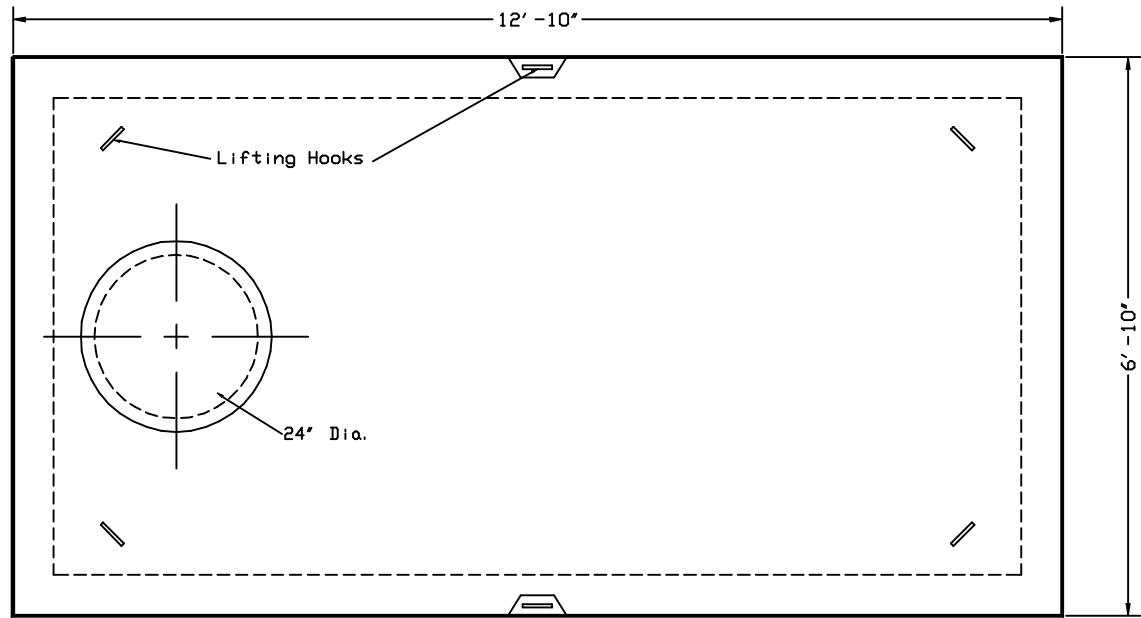

SCIOTO VALLEY PRECAST COMPANY

3218 S. BRIDGE STREET

CHILLICOTHE, OHIO 45601

PHONE (740) 663-2659

TOP VIEW

SIDE VIEW

TOP SECTION	34" High
RISER SECTION	28" High
BOTTOM SECTION	34" High
WEIGHT:	10800 Lbs / 1/2 Section

6000 GALLON FIVE PIECE CISTERN