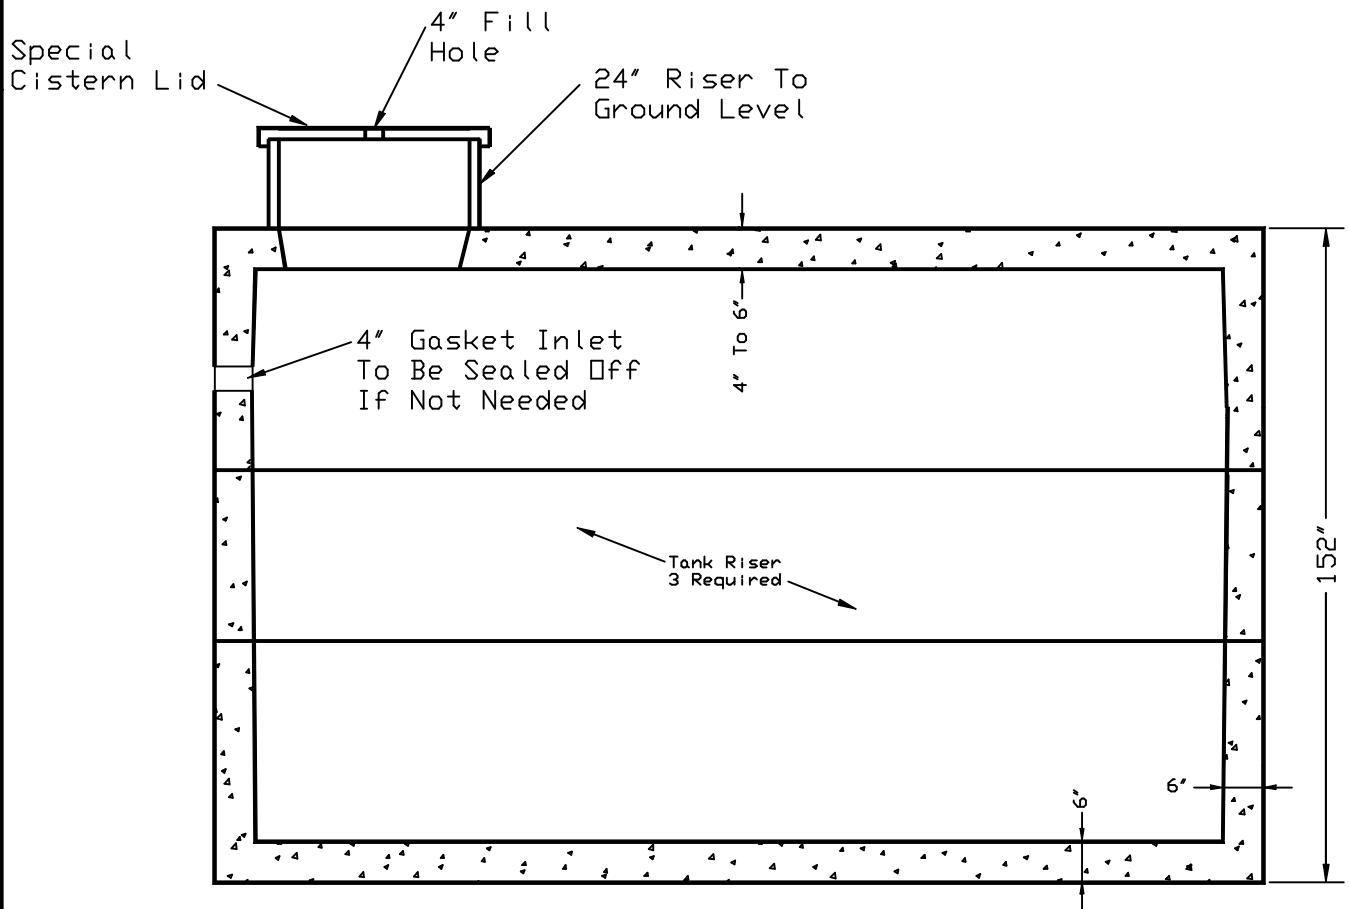

SCIOTO VALLEY PRECAST COMPANY

3218 S. BRIDGE STREET

CHILLICOTHE, OHIO 45601

PHONE (740) 663-2659

TOP VIEW

SIDE VIEW

TOP SECTION	34" High
RISER SECTION	28" High
BOTTOM SECTION	34" High
WEIGHT:	10800 Lbs / 1/2 Section

6000 GALLON FIVE PIECE CISTERN