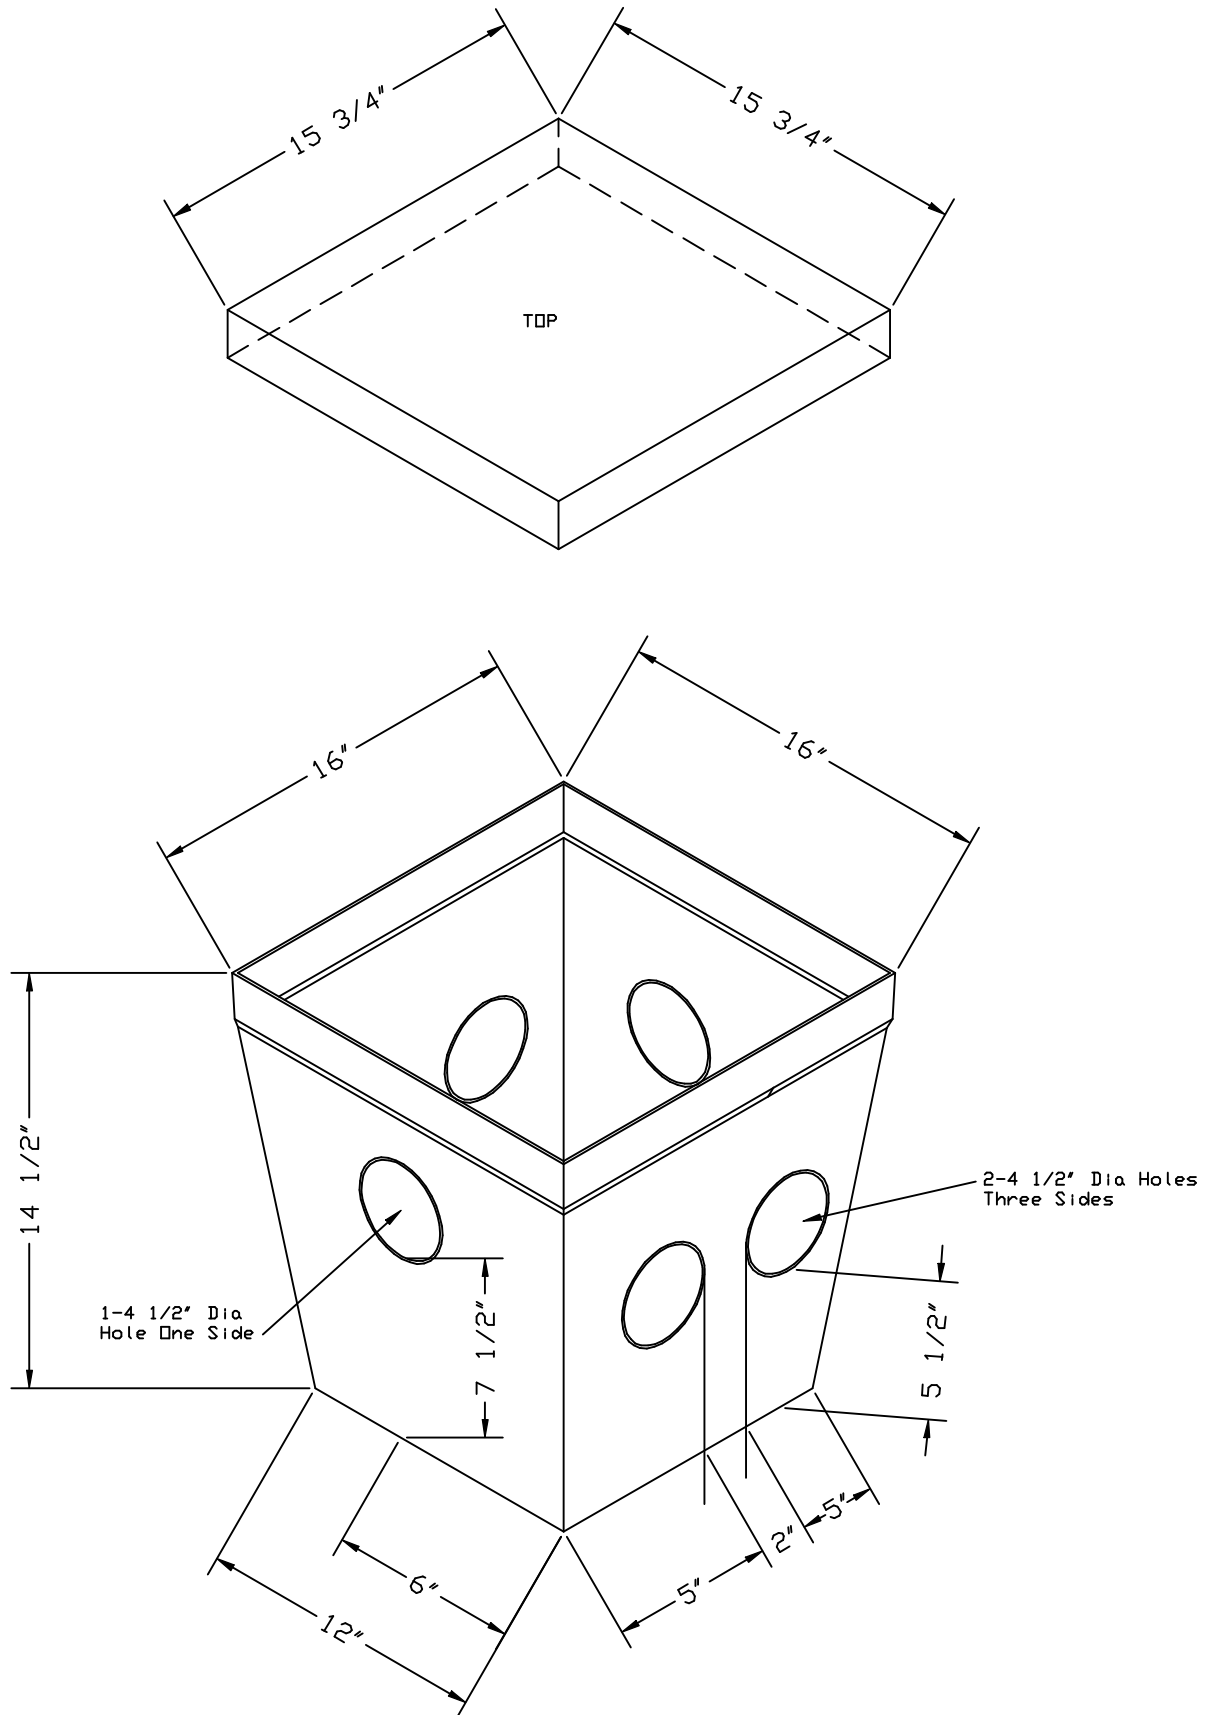

SCIOTO VALLEY PRECAST COMPANY

3218 S. BRIDGE STREET

CHILlicoTHE, OHIO 45601

PHONE (740) 663-2659

7 HOLE PLASTIC DISTRIBUTION BOX