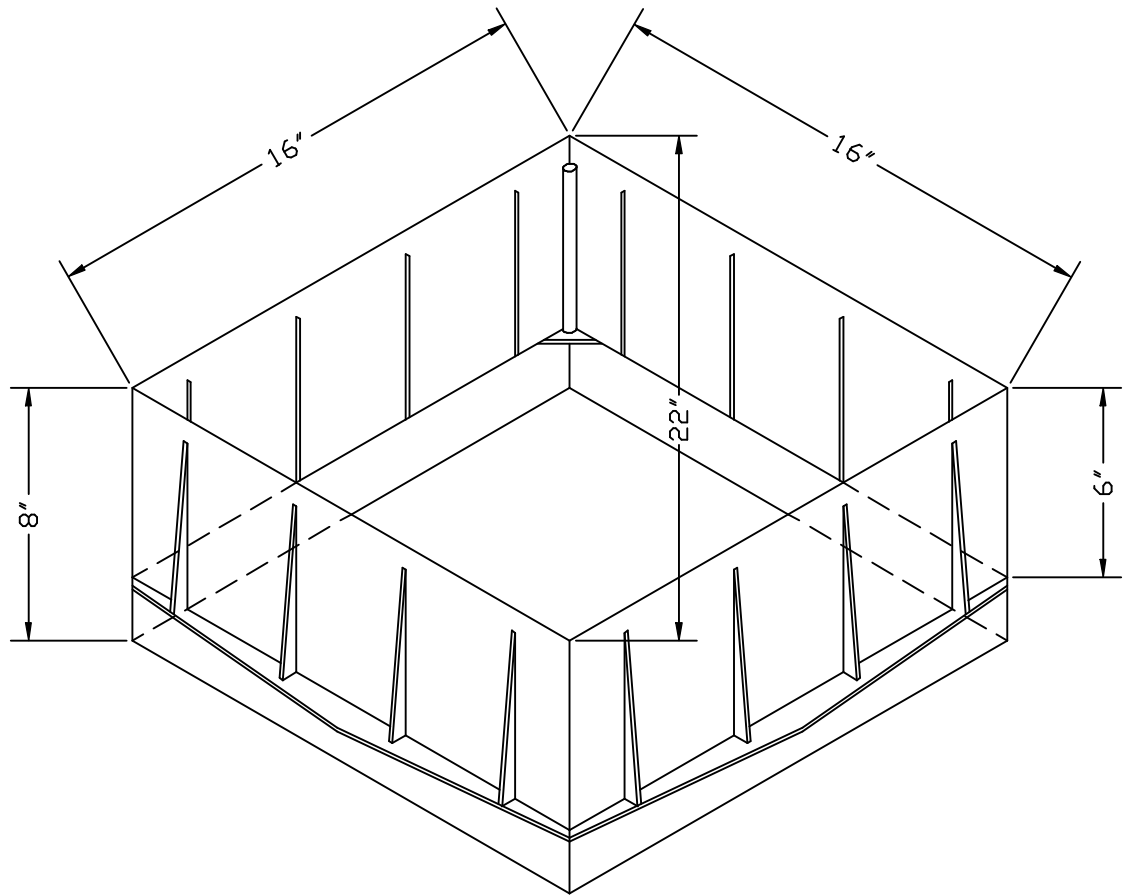

SCIOTO VALLEY PRECAST COMPANY

3218 S. BRIDGE STREET

CHILLICOTHE, OHIO 45601

PHONE (740) 663-2659

6" PLASTIC DISTRIBUTION BOX RISER