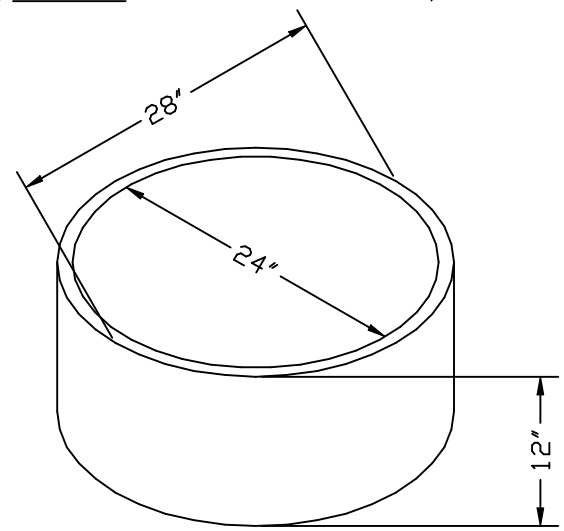

# SCIOTO VALLEY PRECAST COMPANY

3218 S. BRIDGE STREET

CHILLICOTHE, OHIO 45601

PHONE (740) 663-2659

CISTERN RISER LID

16" RISER

18" RISER

24" RISER