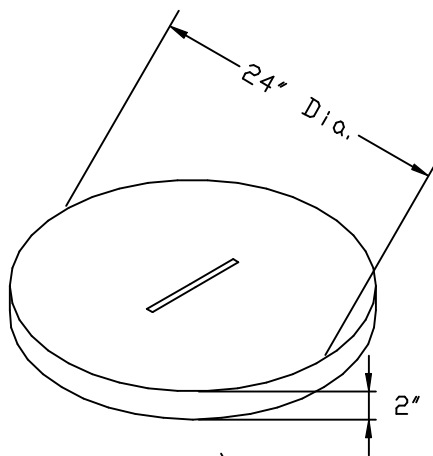

# SCIOTO VALLEY PRECAST COMPANY

3218 S. BRIDGE STREET

CHILLICOTHE, OHIO 45601

PHONE (740) 663-2659

CISTERN RISER LID

16" RISER

18" RISER

24" RISER