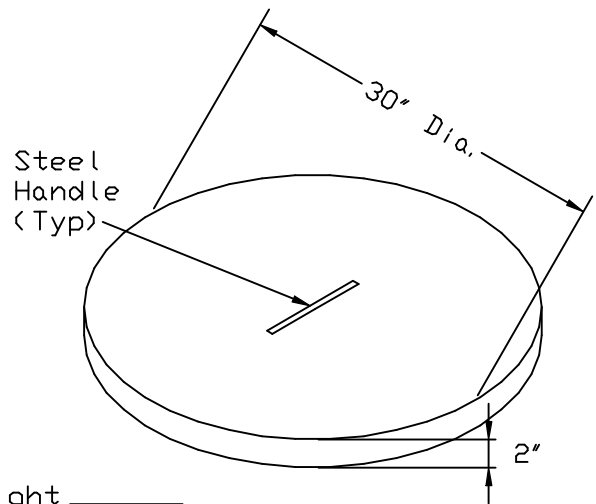

# SCIOTO VALLEY PRECAST COMPANY

3218 S. BRIDGE STREET

CHILLICOTHE, OHIO 45601

PHONE (740) 663-2659

CISTERN RISER LID

16" RISER

18" RISER

24" RISER