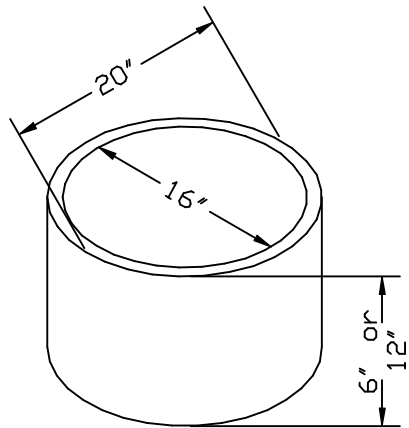

# SCIOTO VALLEY PRECAST COMPANY

3218 S. BRIDGE STREET

CHILLICOTHE, OHIO 45601

PHONE (740) 663-2659

CISTERN RISER LID

16" RISER

18" RISER

24" RISER