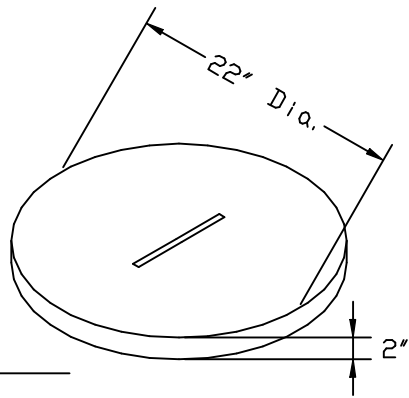

# SCIOTO VALLEY PRECAST COMPANY

3218 S. BRIDGE STREET

CHILLICOTHE, OHIO 45601

PHONE (740) 663-2659

CISTERN RISER LID

16" RISER

18" RISER

24" RISER