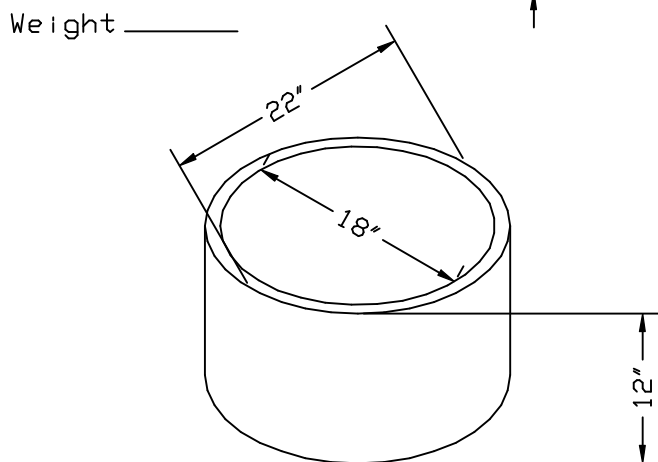

# SCIOTO VALLEY PRECAST COMPANY

3218 S. BRIDGE STREET

CHILLICOTHE, OHIO 45601

PHONE (740) 663-2659

CISTERN RISER LID

16" RISER

18" RISER

24" RISER