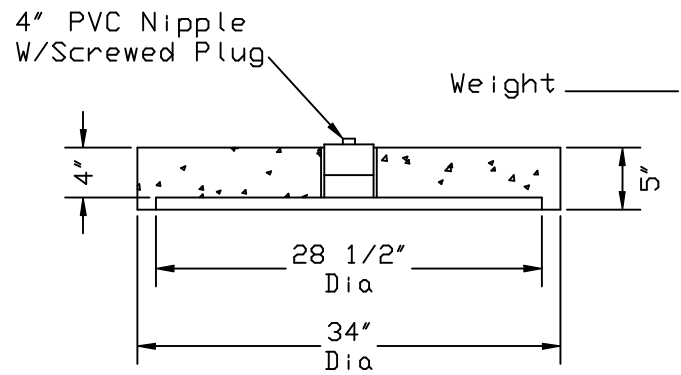

# SCIOTO VALLEY PRECAST COMPANY

3218 S. BRIDGE STREET

CHILLICOTHE, OHIO 45601

PHONE (740) 663-2659

CISTERN RISER LID

16" RISER

18" RISER

24" RISER