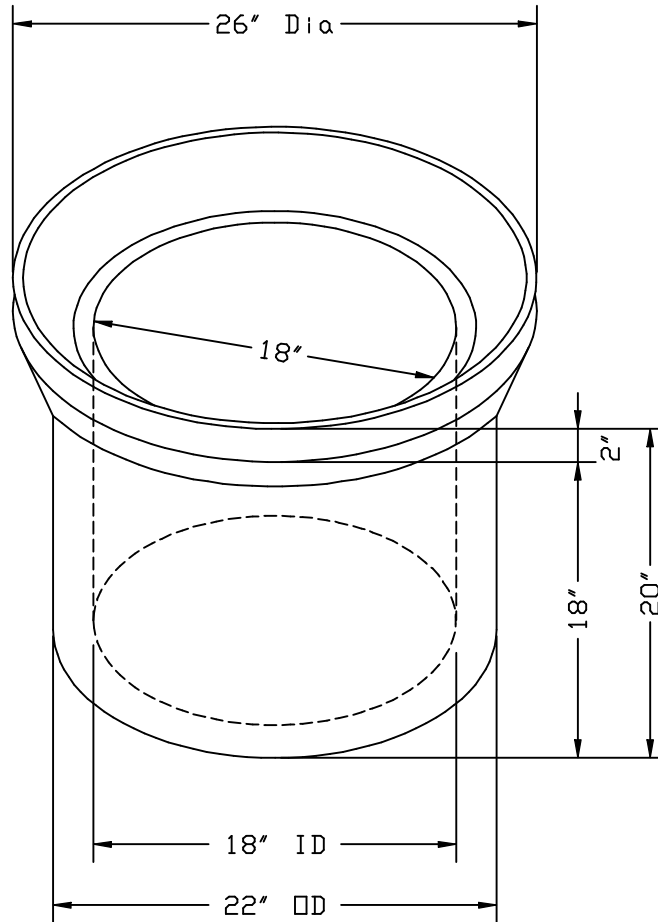

SCIOTO VALLEY PRECAST COMPANY

3218 S. BRIDGE STREET

CHILLICOTHE, OHIO 45601

PHONE (740) 663-2659

Weight _____

BELL RISER 18" x 18" DIA