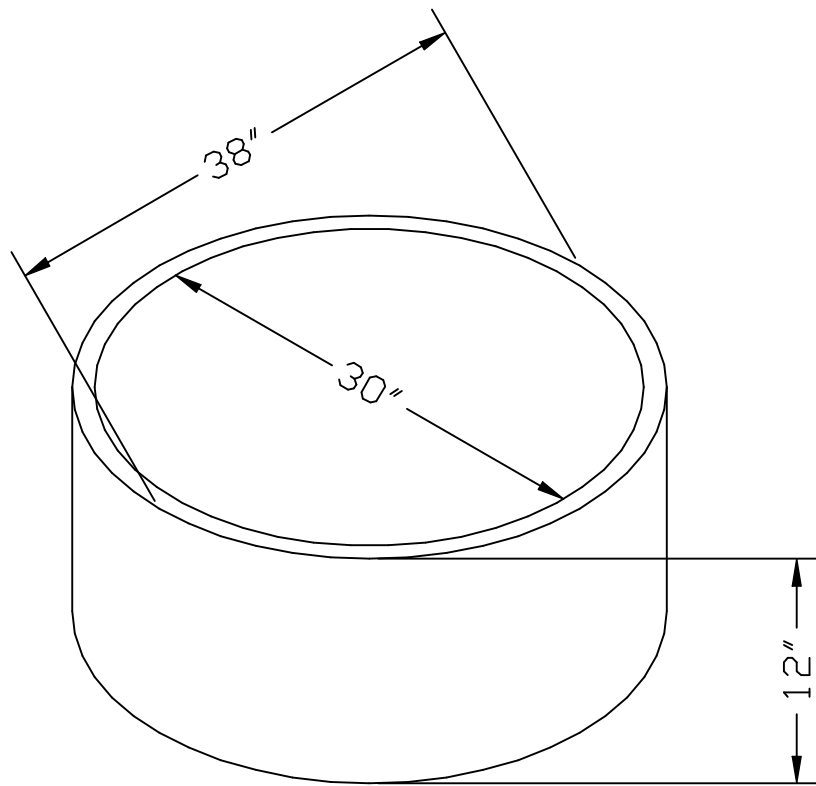

# SCIOTO VALLEY PRECAST COMPANY

3218 S. BRIDGE STREET

CHILLICOTHE, OHIO 45601

PHONE (740) 663-2659

30" RISER AND LID