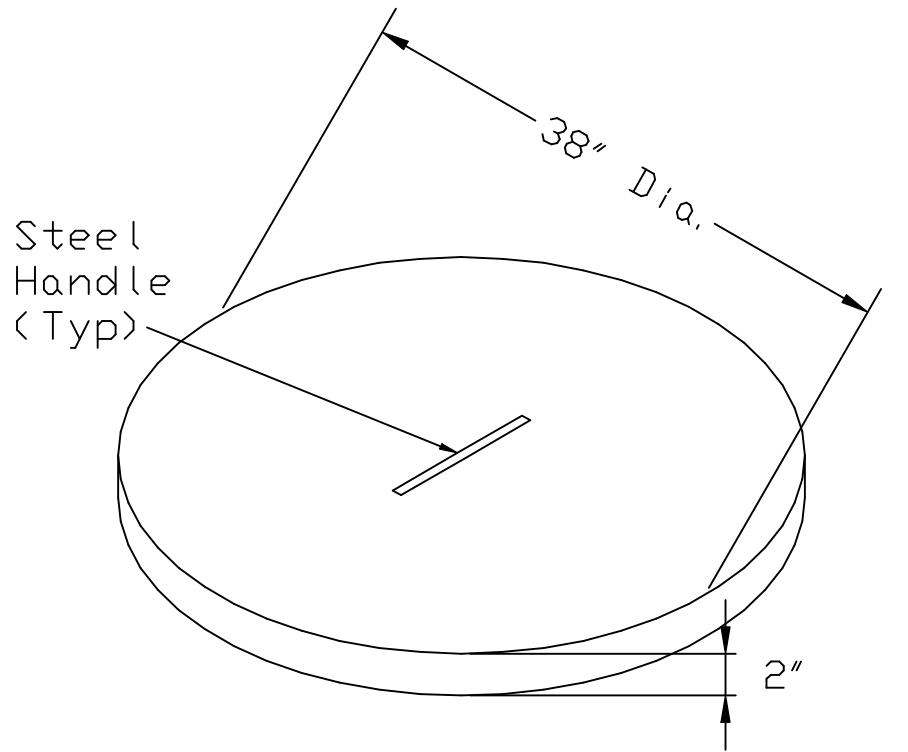

# SCIOTO VALLEY PRECAST COMPANY

3218 S. BRIDGE STREET

CHILLICOTHE, OHIO 45601

PHONE (740) 663-2659

30" RISER AND LID