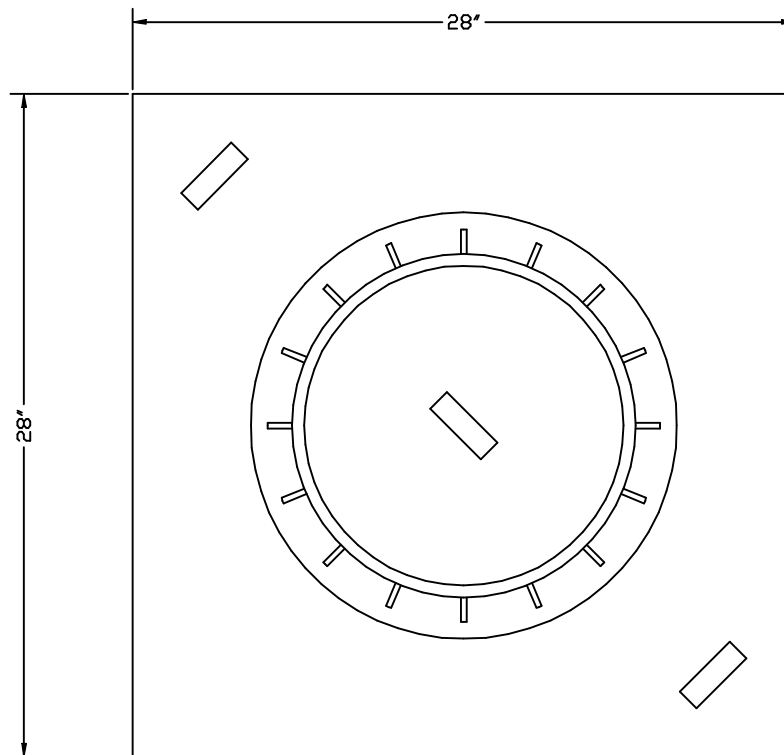

# SCIOTO VALLEY PRECAST COMPANY

3218 S. BRIDGE STREET

CHILLICOTHE, OHIO 45601

PHONE (740) 663-2659

Plastic Riser Can Be Stacked To Grade In  
6' Increments

SQUARE TO ROUND ADAPTOR