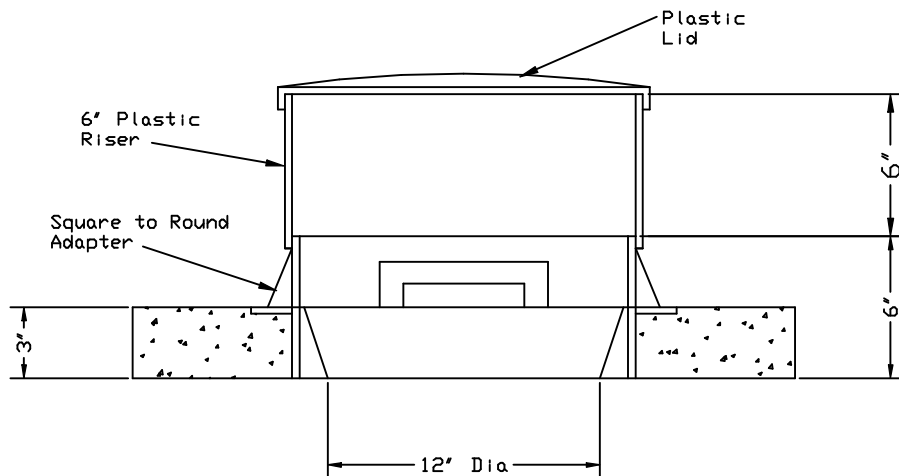

# SCIOTO VALLEY PRECAST COMPANY

3218 S. BRIDGE STREET

CHILLICOTHE, OHIO 45601

PHONE (740) 663-2659

Plastic Riser Can Be Stacked To Grade In  
6' Increments

SQUARE TO ROUND ADAPTOR