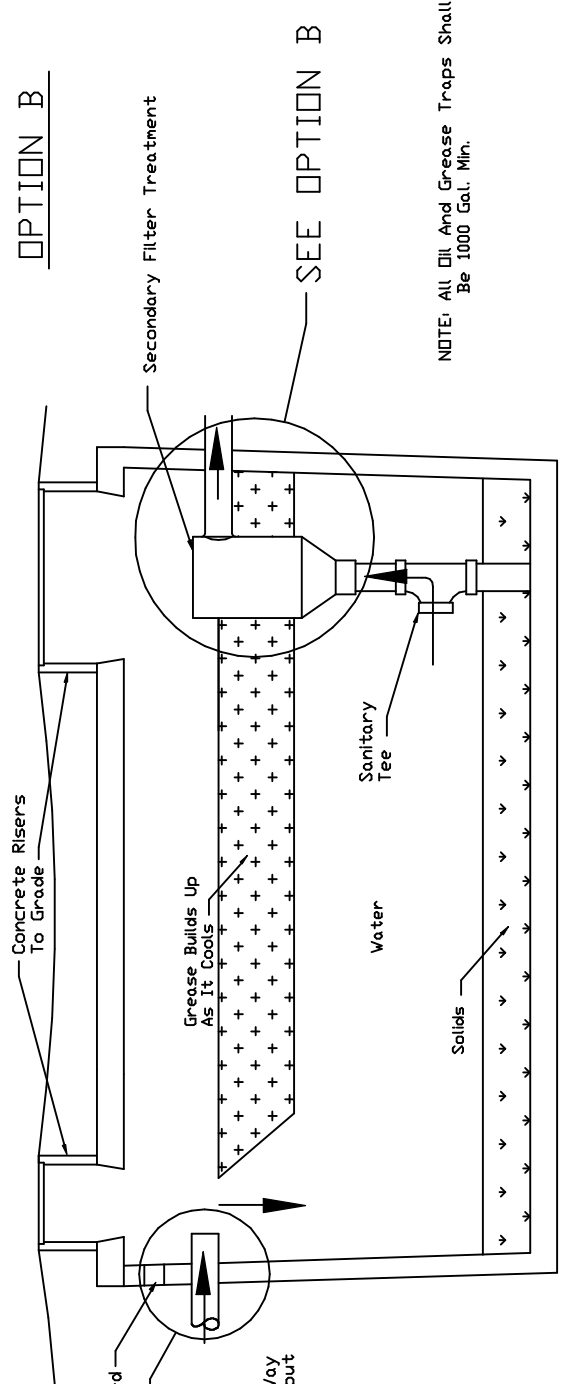

## Oil And Grease Trap With Secondary Filter Trap

- 1500 Gal. Single Compartment
- 2000 Gal. Single Compartment
- 3000 Gal. Single Compartment
- 4000 Gal. Single Compartment

**NOTE:**

- 1) All inlet and outlet seals must be oil and grease resistant.
- 2) All joint sealant must be oil and grease resistant.

Use For Standard Oil & Grease Trap in Place Of Secondary Filter

Two Way Cleanout

**OPTION B**

Vent If Required

SEE OPTION A

Two Way Cleanout

**OPTION A**

SEE OPTION B

Secondary Filter Treatment

NOTE: All Oil And Grease Traps Shall Be 1000 Gal. Min.