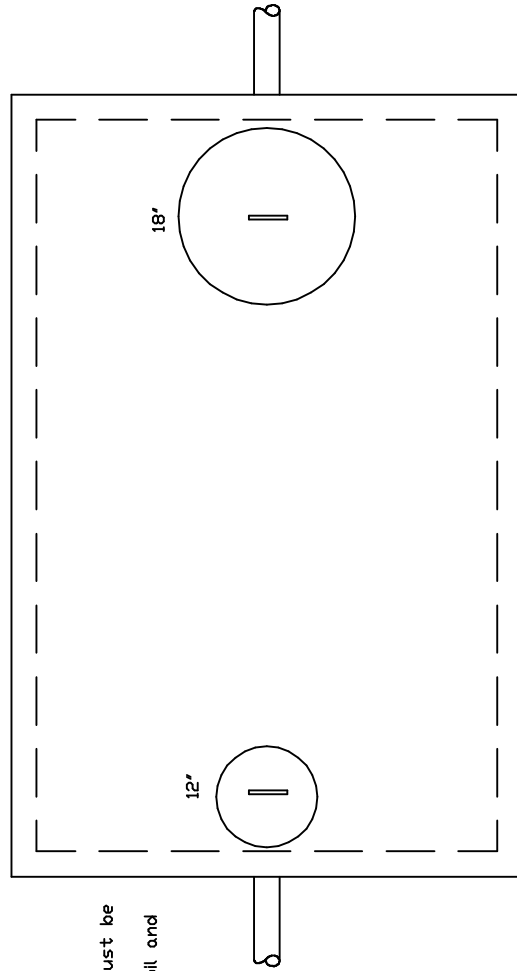

## Oil And Grease Trap With Secondary Filter Trap

- 1500 Gal. Single Compartment
- 2000 Gal. Single Compartment
- 3000 Gal. Single Compartment
- 4000 Gal. Single Compartment

**NOTE:**

- 1) All inlet and outlet seals must be oil and grease resistant.
- 2) All joint sealant must be oil and grease resistant.

Use For Standard Oil & Grease Trap in Place Of Secondary Filter

Two Way Cleanout

**OPTION B**

Vent If Required

SEE OPTION A

Two Way Cleanout

**OPTION A**

SEE OPTION B