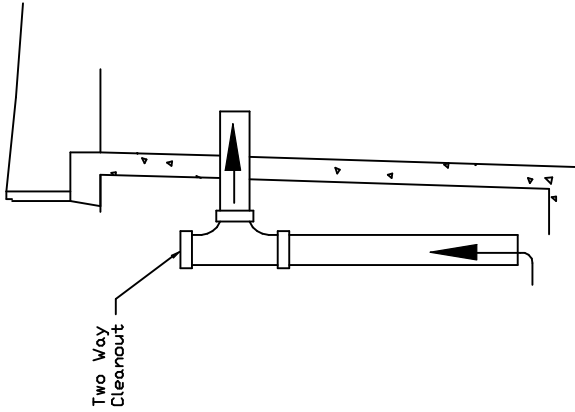

## Oil And Grease Trap With Secondary Filter Trap

- 1500 Gal. Single Compartment
- 2000 Gal. Single Compartment
- 3000 Gal. Single Compartment
- 4000 Gal. Single Compartment

**NOTE:**

- 1) All inlet and outlet seals must be oil and grease resistant.
- 2) All joint sealant must be oil and grease resistant.

Use For Standard Oil & Grease Trap in Place Of Secondary Filter

Two Way Cleanout

**OPTION B**

Vent If Required

SEE OPTION A

Two Way Cleanout

**OPTION A**

SEE OPTION B