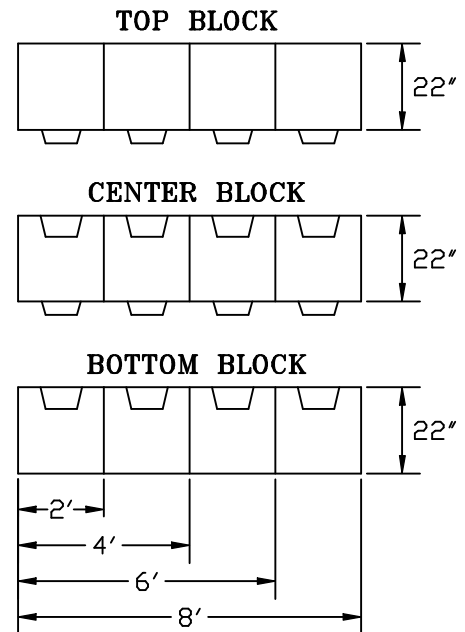

SCIOTO VALLEY PRECAST COMPANY

3218 S. BRIDGE STREET

CHILLICOTHE, OHIO 45601

PHONE (740) 663-2659

BLOCK INTERLOCK

**AVAILABLE
BLOCK SIZES**

AVAILABLE ABUTMENT WING WALLS AND BLOCK SIZES