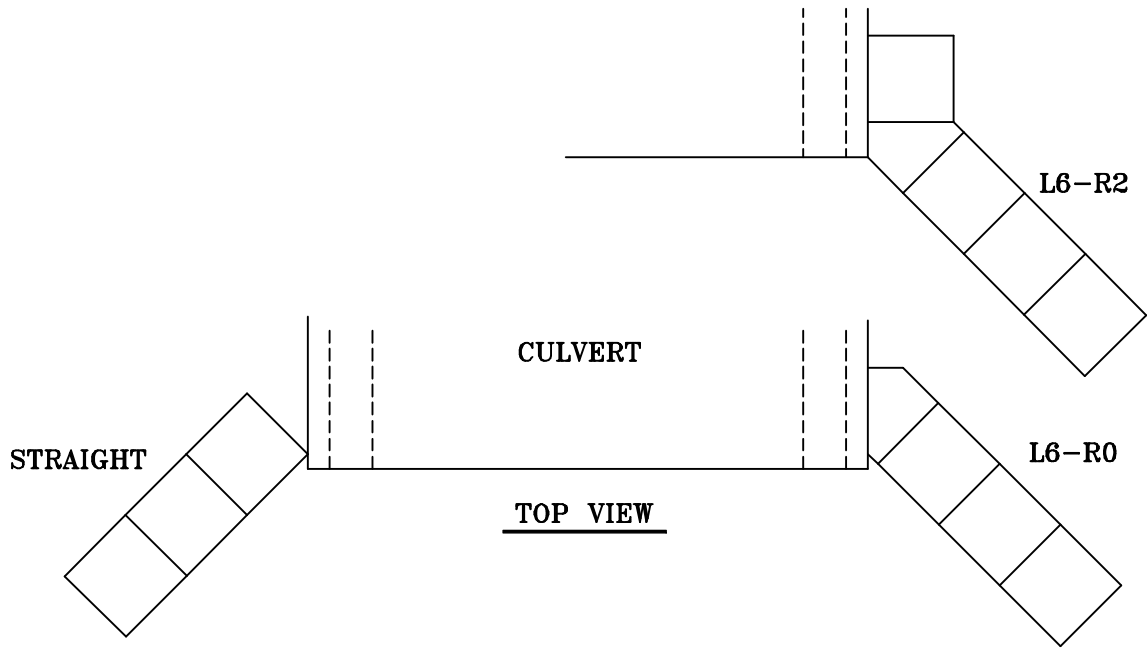

SCIOTO VALLEY PRECAST COMPANY

3218 S. BRIDGE STREET

CHILLICOTHE, OHIO 45601

PHONE (740) 663-2659

BLOCK INTERLOCK

**AVAILABLE
BLOCK SIZES**

AVAILABLE ABUTMENT WING WALLS AND BLOCK SIZES