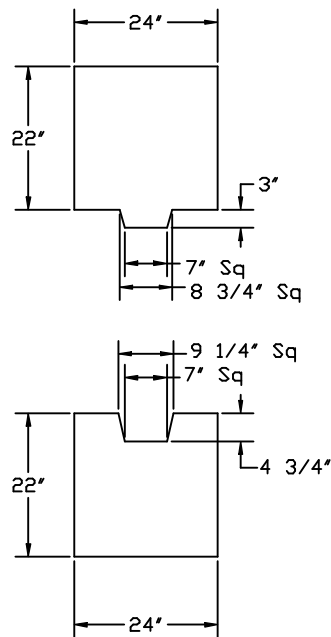

SCIOTO VALLEY PRECAST COMPANY

3218 S. BRIDGE STREET

CHILLICOTHE, OHIO 45601

PHONE (740) 663-2659

BLOCK INTERLOCK

**AVAILABLE
BLOCK SIZES**

AVAILABLE ABUTMENT WING WALLS AND BLOCK SIZES