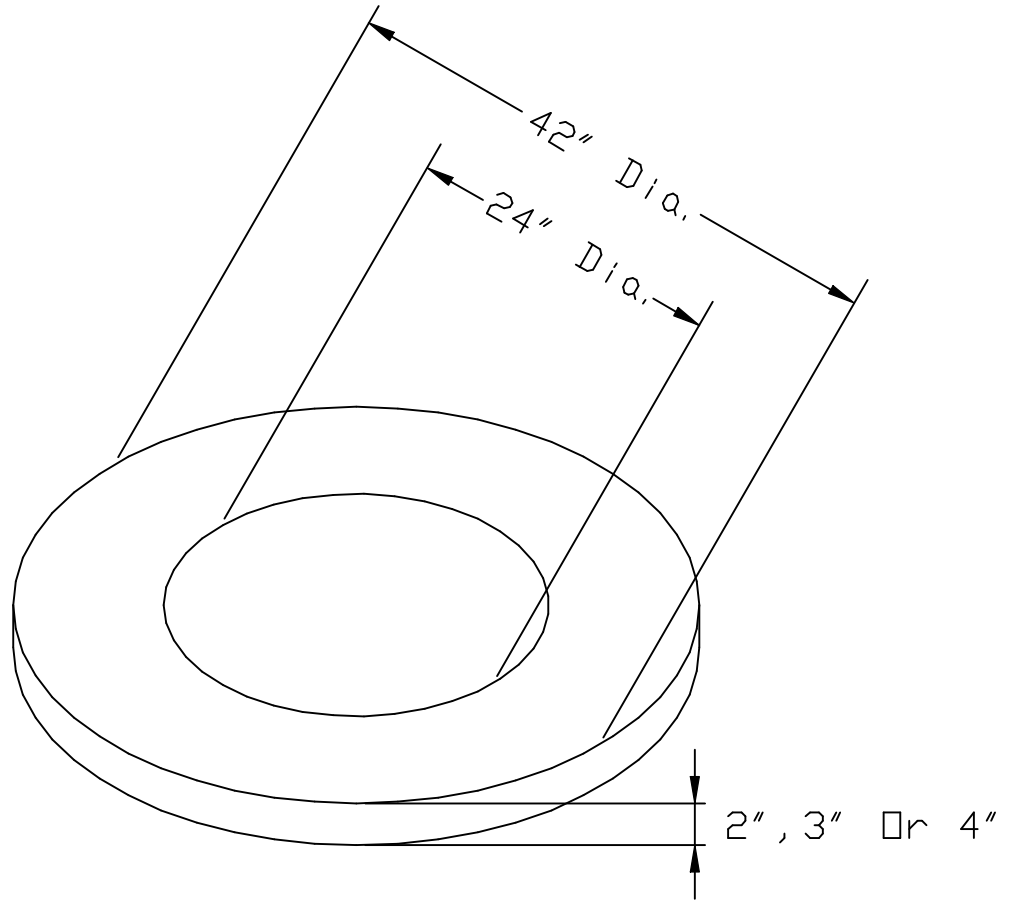

SCIOTO VALLEY PRECAST COMPANY

3218 S. BRIDGE STREET

CHILLICOTHE, OHIO 45601

PHONE (740) 663-2659

CONCRETE MANHOLE GRADE RINGS