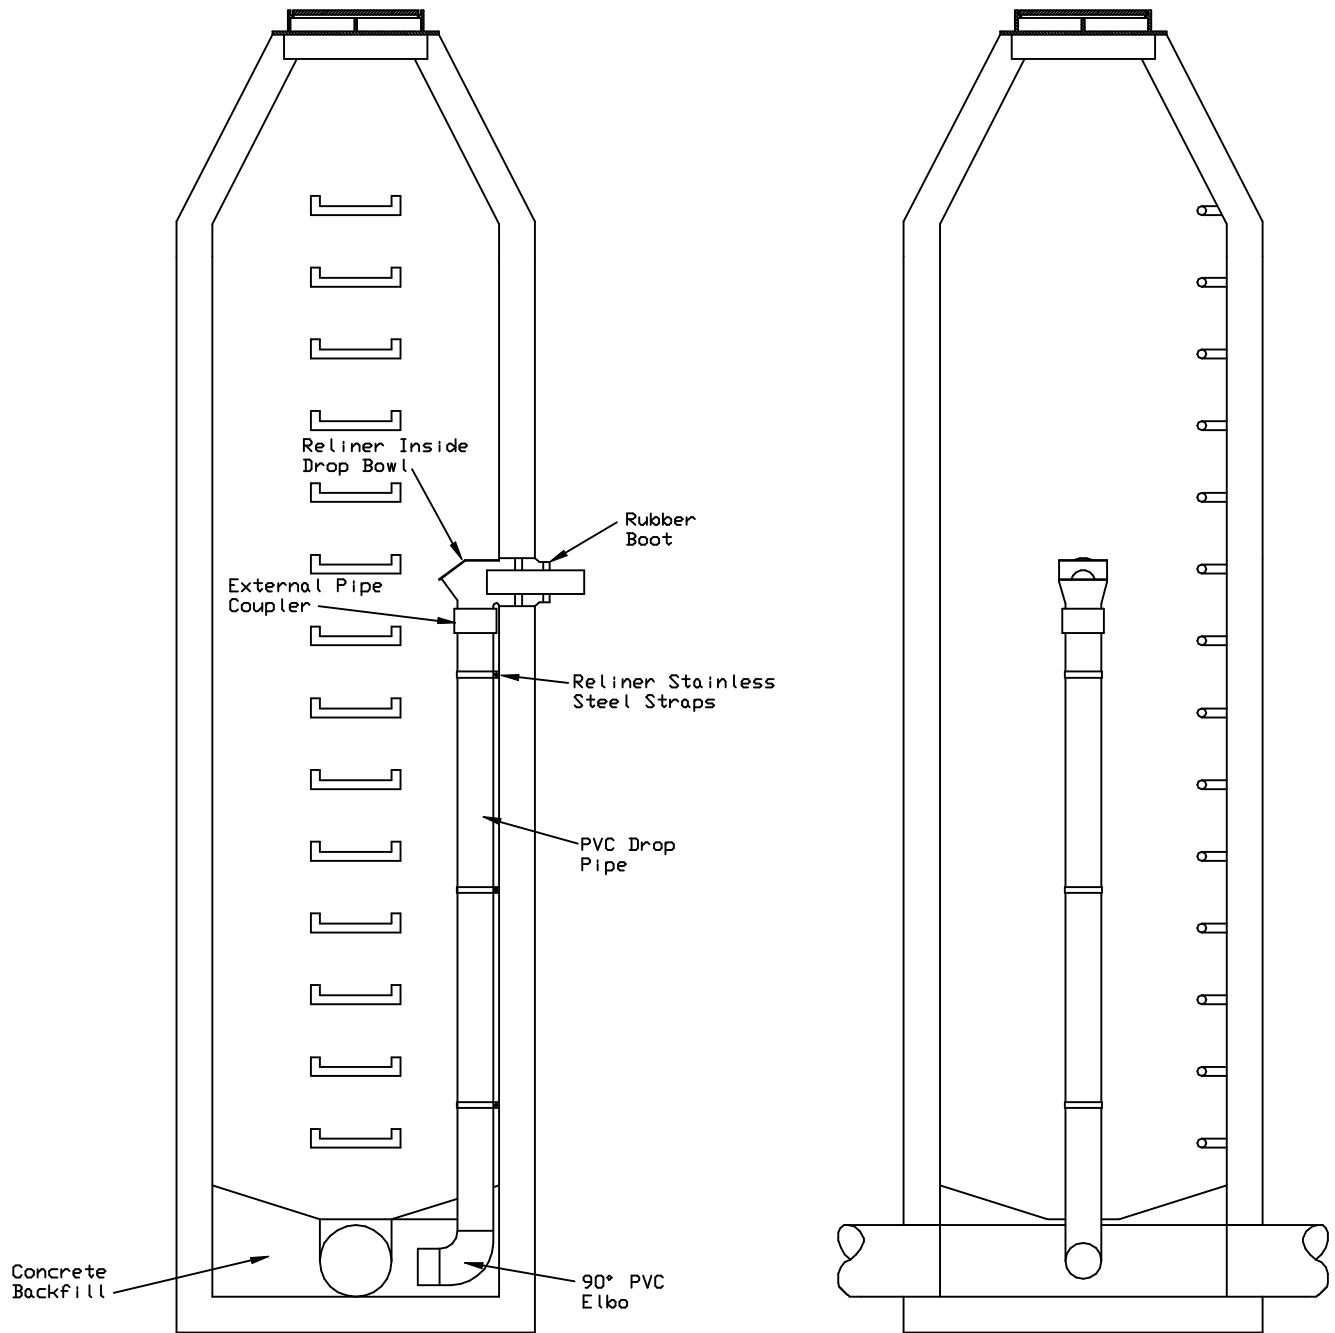

# SCIOTO VALLEY PRECAST COMPANY

3218 S. BRIDGE STREET

CHILlicoTHE, OHIO 45601

PHONE (740) 663-2659

INSIDE DROP NEW MANHOLE