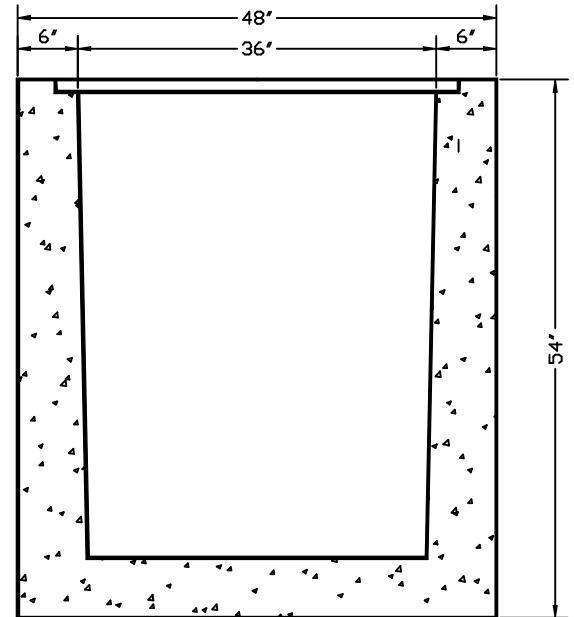

SCIOTO VALLEY PRECAST COMPANY

3218 S. BRIDGE STREET

CHILlicoTHE, OHIO 45601

PHONE (740) 663-2659

SECTION

NOTE:

1. Metal Frame cast in place on special orders.
2. Special orders, holes can be cast in place in lieu of knock out panels.
3. This catch basin designed for outlet diameters of 12" to 33"

WEIGHT _____

TYPICAL EAST JORDAN CAST IRON GRATES
Light Duty
Non Bicycle Proof 5110M1
Heavy Duty
Bicycle Grate 5110M3

ALTERNATE FRAME AND GRATE
East Jordan 5250