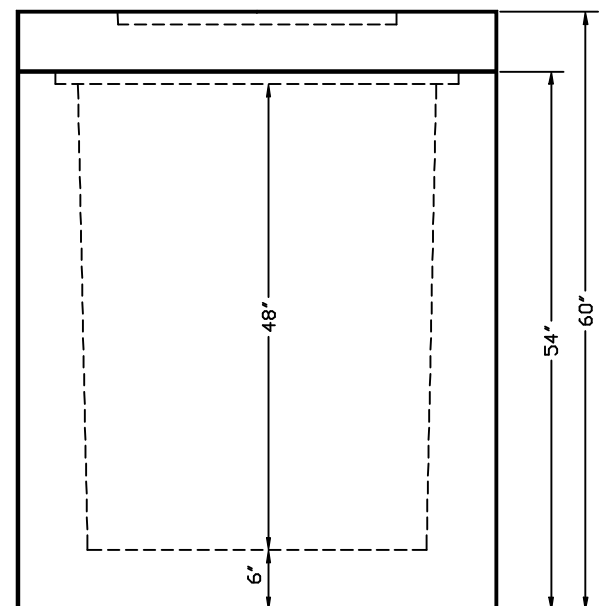

TANK  
TOP VIEW

SIDE VIEW

**NOTE:**

1. Metal Frame cast in place on special orders.
2. Special orders, holes can be cast in place in lieu of knock out panels.
3. This catch basin designed for outlet diameters of 12" to 33"