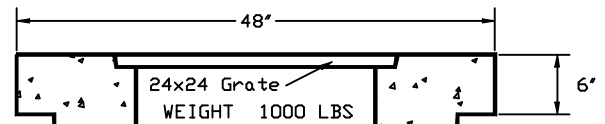

LID SECTION