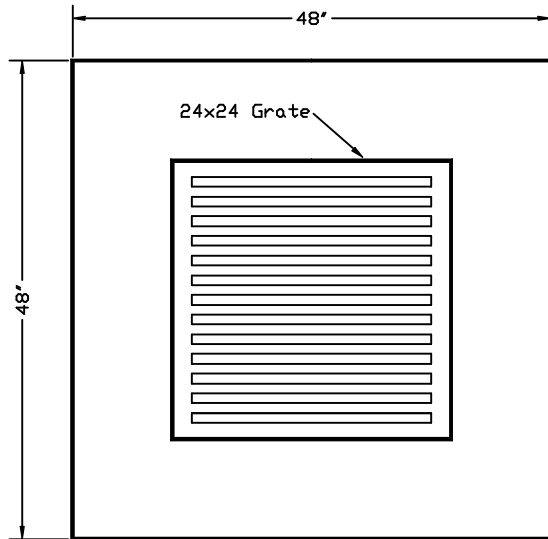

LID
TOP VIEW