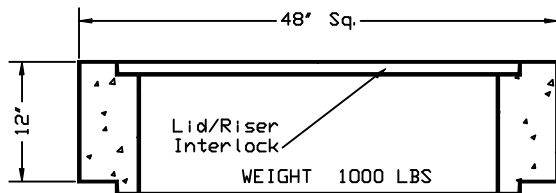

SCIOTO VALLEY PRECAST COMPANY

3218 S. BRIDGE STREET

CHILlicoTHE, OHIO 45601

PHONE (740) 663-2659

OPTIONAL RISER