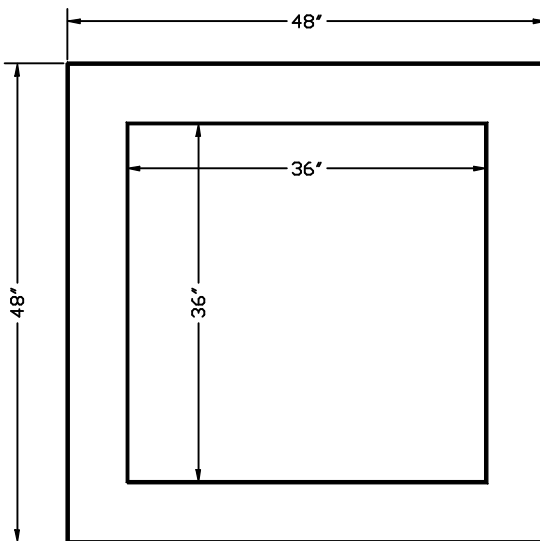

TANK  
TOP VIEW

SIDE VIEW

**NOTE:**

1. Metal Frame cast in place on special orders.
2. Special orders, holes can be cast in place in lieu of knock out panels.
3. This catch basin designed for outlet diameters of 12" to 33"

WEIGHT \_\_\_\_\_

TYPICAL EAST JORDAN CAST IRON GRATES  
Light Duty  
Non Bicycle Proof 5110M1  
Heavy Duty  
Bicycle Grate 5110M3

ALTERNATE FRAME AND GRATE  
East Jordan 5250