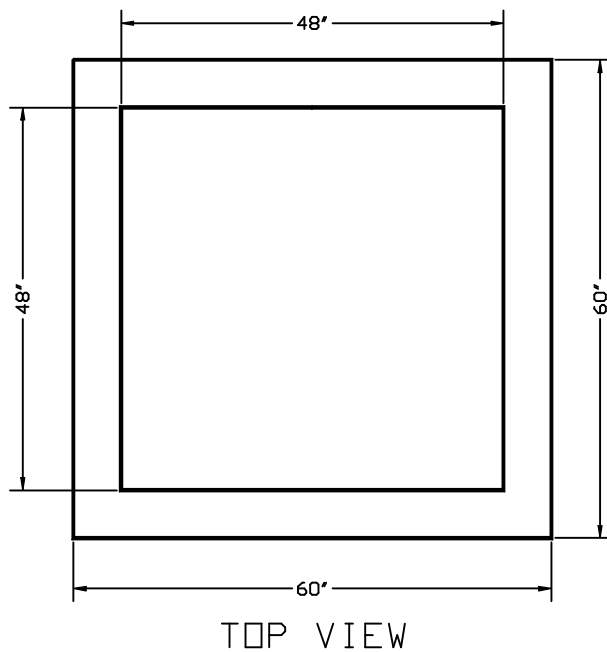

SCIOTO VALLEY PRECAST COMPANY

3218 S. BRIDGE STREET

CHILLICOTHE, OHIO 45601

PHONE (740) 663-2659

NON STOCK
SPECIAL ORDER ONLY

NOTE:

1. Metal Frame cast in place on special orders.
2. Special orders, holes can be cast in place in lieu of knock out panels.
3. This catch basin designed for outlet diameters of 36" to 42".

TYPICAL EAST JORDAN CAST IRON GRATES
Light Duty
Non Bicycle Proof 5110M1
Heavy Duty
Bicycle Grate 5110M3

ALTERNATE FRAME AND GRATE
East Jordan 5250

WEIGHT _____

4x4 CATCH BASIN

ODOT 2-4 CB