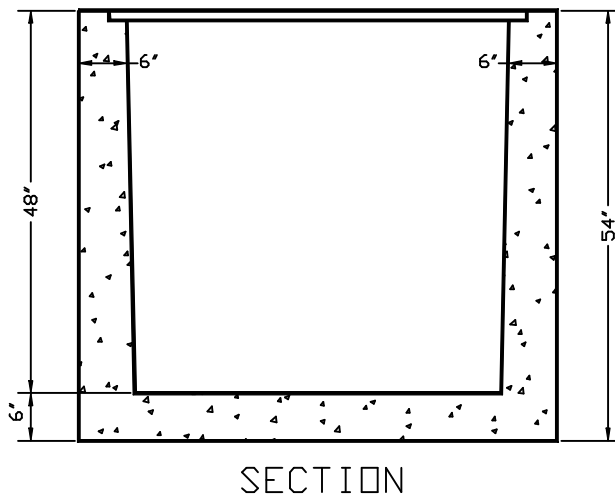

SCIOTO VALLEY PRECAST COMPANY

3218 S. BRIDGE STREET

CHILLICOTHE, OHIO 45601

PHONE (740) 663-2659

NON STOCK
SPECIAL ORDER ONLY

NOTE:

1. Metal Frame cast in place on special orders.
2. Special orders, holes can be cast in place in lieu of knock out panels.
3. This catch basin designed for outlet diameters of 36" to 42".

TYPICAL EAST JORDAN CAST IRON GRATES
Light Duty
Non Bicycle Proof 5110M1
Heavy Duty
Bicycle Grate 5110M3

ALTERNATE FRAME AND GRATE
East Jordan 5250

WEIGHT _____

4x4 CATCH BASIN

ODOT 2-4 CB