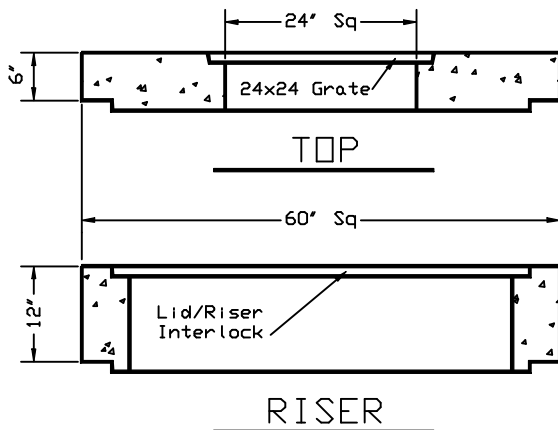

SCIOTO VALLEY PRECAST COMPANY

3218 S. BRIDGE STREET

CHILLICOTHE, OHIO 45601

PHONE (740) 663-2659

NON STOCK
SPECIAL ORDER ONLY

NOTE:

1. Metal Frame cast in place on special orders.
2. Special orders, holes can be cast in place in lieu of knock out panels.
3. This catch basin designed for outlet diameters of 36" to 42".

TYPICAL EAST JORDAN CAST IRON GRATES
Light Duty
Non Bicycle Proof 5110M1
Heavy Duty
Bicycle Grate 5110M3

ALTERNATE FRAME AND GRATE
East Jordan 5250

WEIGHT _____

4x4 CATCH BASIN

ODOT 2-4 CB