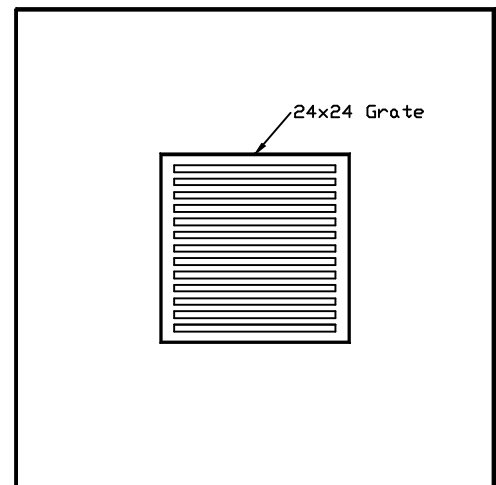

SCIOTO VALLEY PRECAST COMPANY

3218 S. BRIDGE STREET

CHILLICOTHE, OHIO 45601

PHONE (740) 663-2659

NON STOCK
SPECIAL ORDER ONLY

NOTE:

1. Metal Frame cast in place on special orders.
2. Special orders, holes can be cast in place in lieu of knock out panels.
3. This catch basin designed for outlet diameters of 36" to 42".

TYPICAL EAST JORDAN CAST IRON GRATES
Light Duty
Non Bicycle Proof 5110M1
Heavy Duty
Bicycle Grate 5110M3

ALTERNATE FRAME AND GRATE
East Jordan 5250

WEIGHT _____

4x4 CATCH BASIN

ODOT 2-4 CB