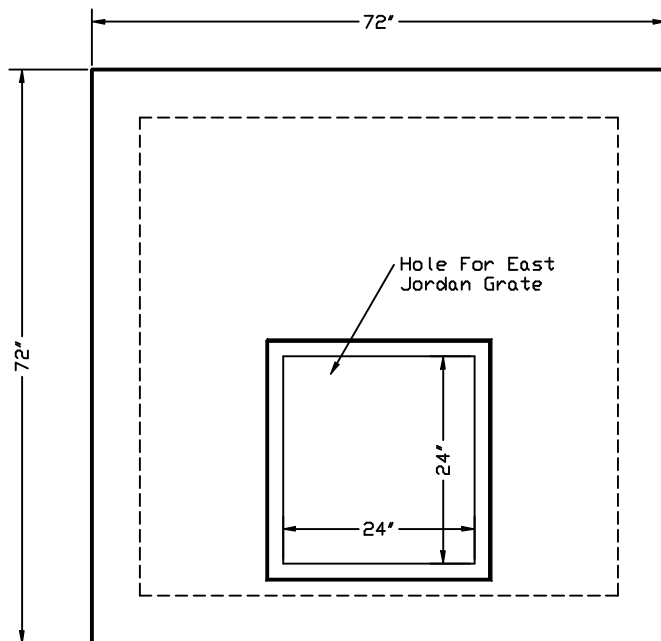

SCIOTO VALLEY PRECAST COMPANY

3218 S. BRIDGE STREET

CHILlicoTHE, OHIO 45601

PHONE (740) 663-2659

NON STOCK
SPECIAL ORDER ONLY

TOP VIEW