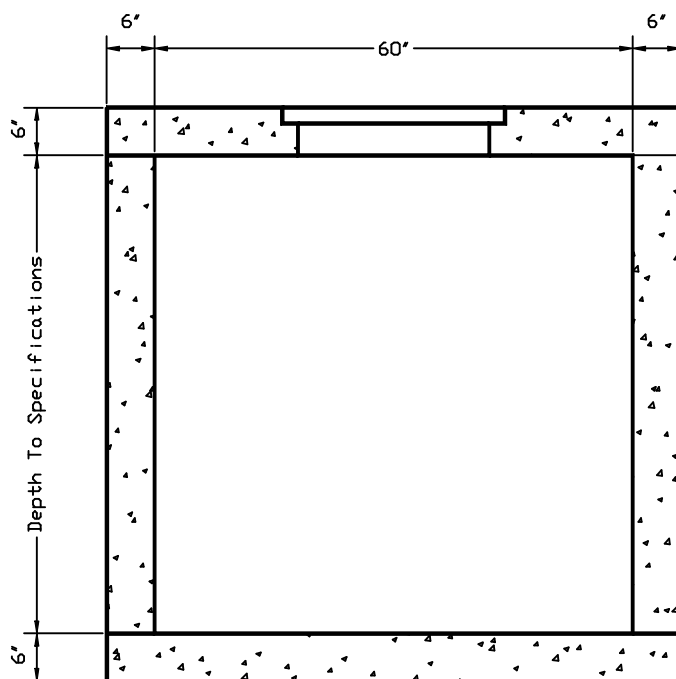

SECTION

NOTE:

1. Metal Frame cast in place on special orders.
2. Special orders, holes can be cast in place in lieu of knock out panels.
3. This catch basin designed for outlet diameters of 48" to 54".

TYPICAL EAST JORDAN CAST IRON GRATES
Light Duty
Non Bicycle Proof 5110M1
Heavy Duty
Bicycle Grate 5110M3

ALTERNATE FRAME AND GRATE
East Jordan 5250

WEIGHT _____

5x5 CATCH BASIN ODOT 2-5 CB