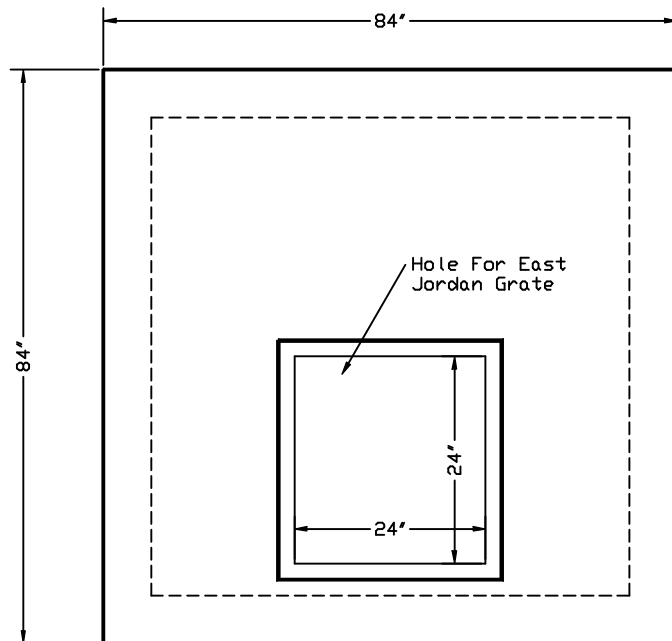

SCIOTO VALLEY PRECAST COMPANY

3218 S. BRIDGE STREET

CHILLICOTHE, OHIO 45601

PHONE (740) 663-2659

NON STOCK
SPECIAL ORDER ONLY

TOP VIEW