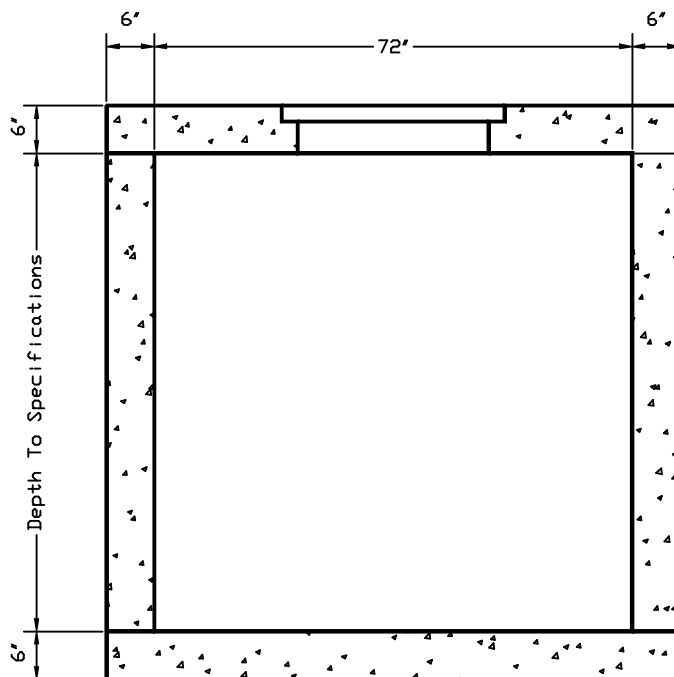

SECTION

NOTE:

1. Metal Frame cast in place on special orders.
2. Special orders, holes can be cast in place in lieu of knock out panels.
3. This catch basin designed for outlet diameters of 60" to 72".

TYPICAL EAST JORDAN CAST IRON GRATES
Light Duty
Non Bicycle Proof 5110M1
Heavy Duty
Bicycle Grate 5110M3

ALTERNATE FRAME AND GRATE
East Jordan 5250

WEIGHT _____

6x6 CATCH BASIN

ODOT 2-6 CB