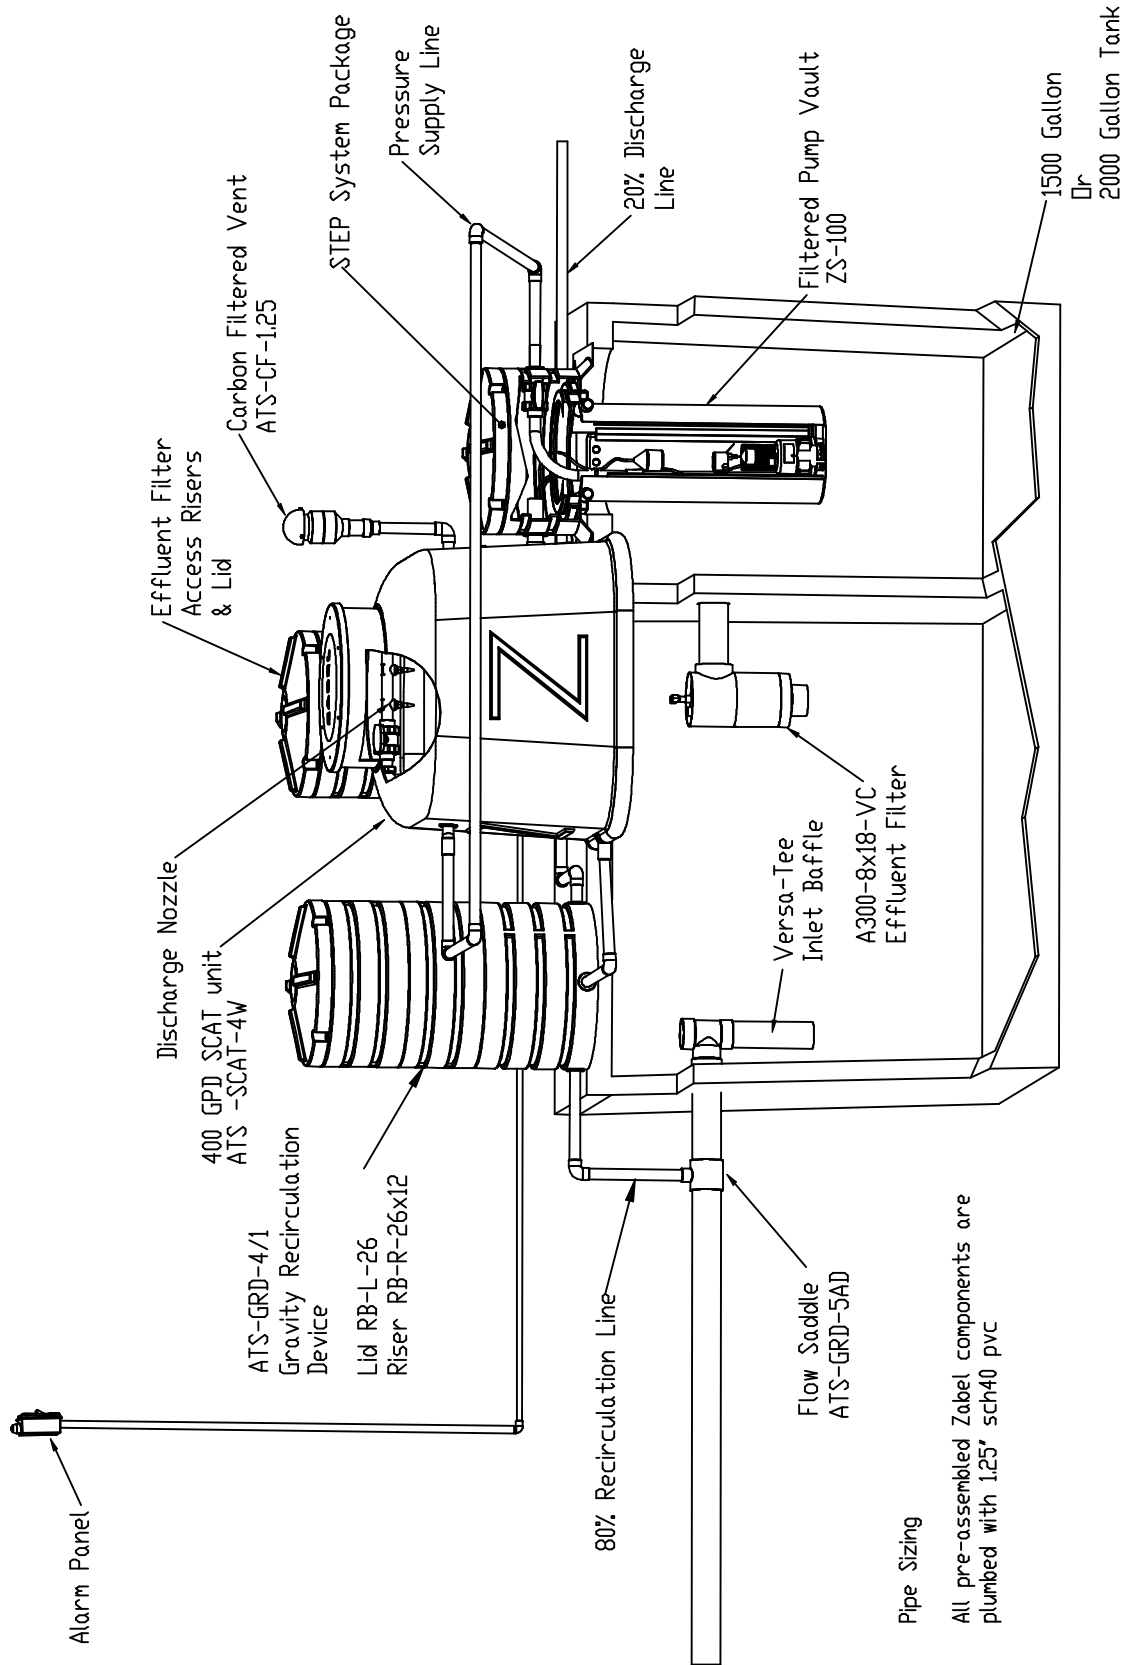

SCIOTO VALLEY PRECAST COMPANY

3218 S. BRIDGE STREET

CHILLICOTHE, OHIO 45601

PHONE (740) 663-2659

SCAT 400 TYPICAL INSTALL