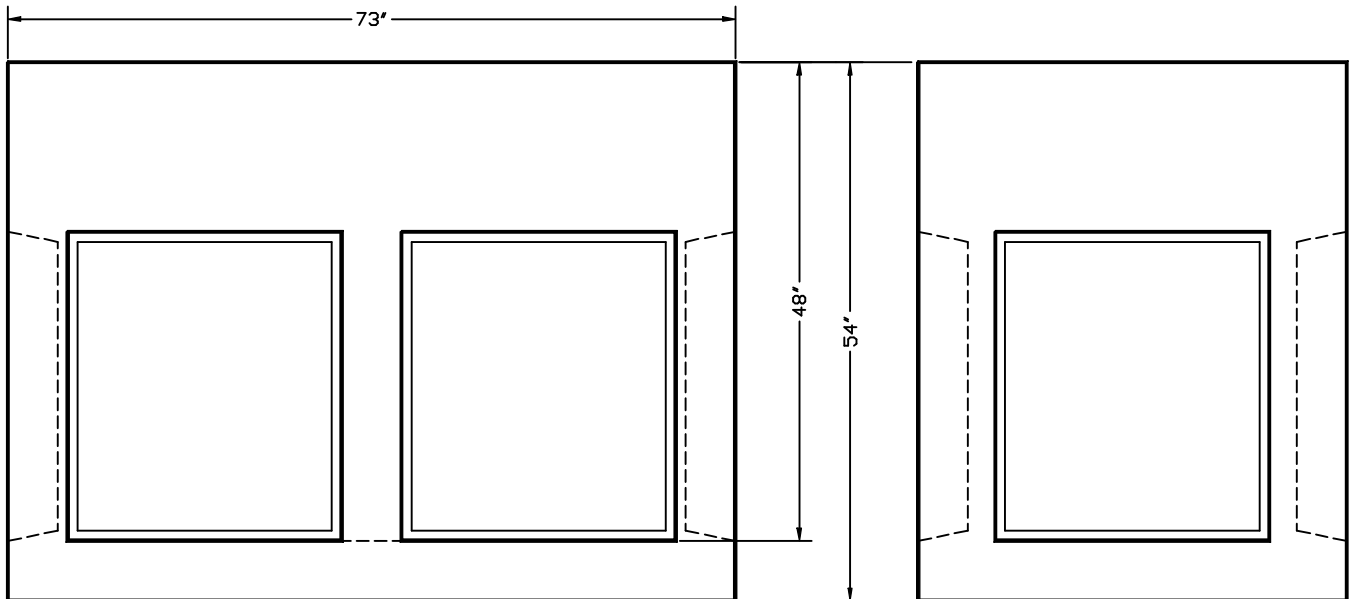

SCIOTO VALLEY PRECAST COMPANY

3218 S. BRIDGE STREET

CHILlicoTHE, OHIO 45601

PHONE (740) 663-2659

NON STOCK
SPECIAL ORDER ONLY

SIDE VIEW

END VIEW