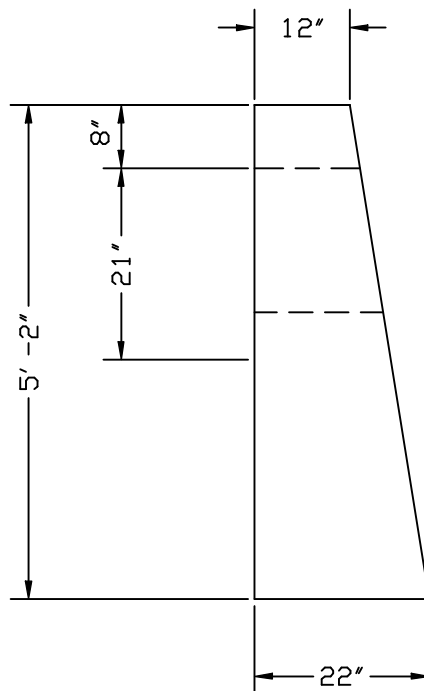

SCIOTO VALLEY PRECAST COMPANY

3218 S. BRIDGE STREET

CHILLICOTHE, OHIO 45601

PHONE (740) 663-2659

WEIGHT: 7500 Lbs

HEADWALL FOR 12" DIAMETER PIPE