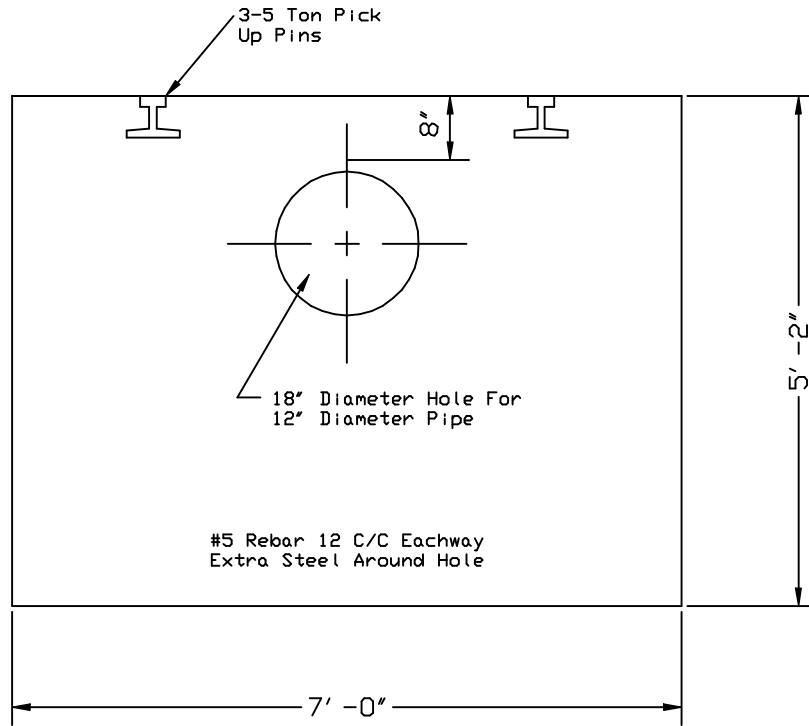

SCIOTO VALLEY PRECAST COMPANY

3218 S. BRIDGE STREET

CHILLICOTHE, OHIO 45601

PHONE (740) 663-2659

WEIGHT: 7500 Lbs

HEADWALL FOR 12" DIAMETER PIPE