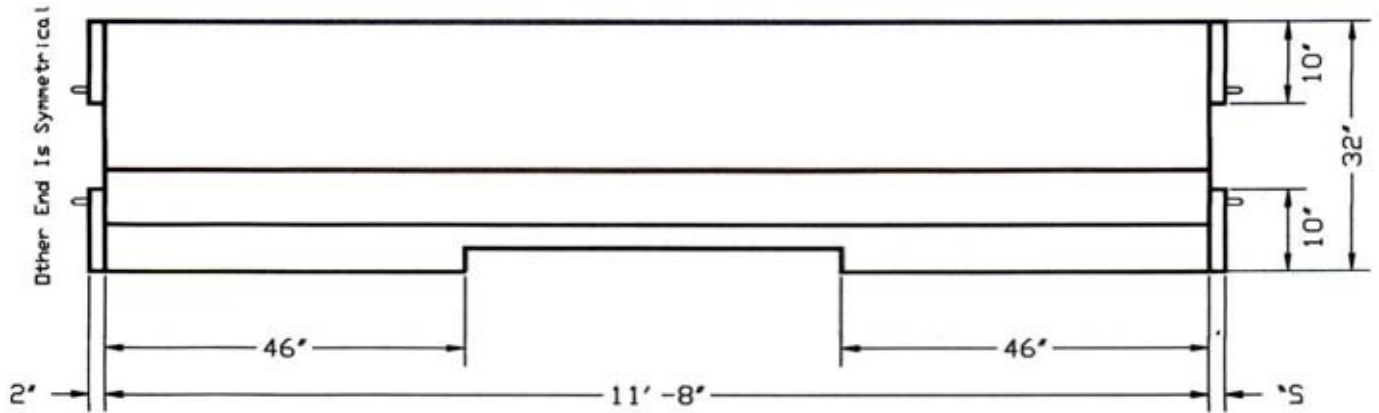

PHONE (740) 663-2659

Shipping Wt. 4400 Lbs.

HIGHWAY DIVIDER