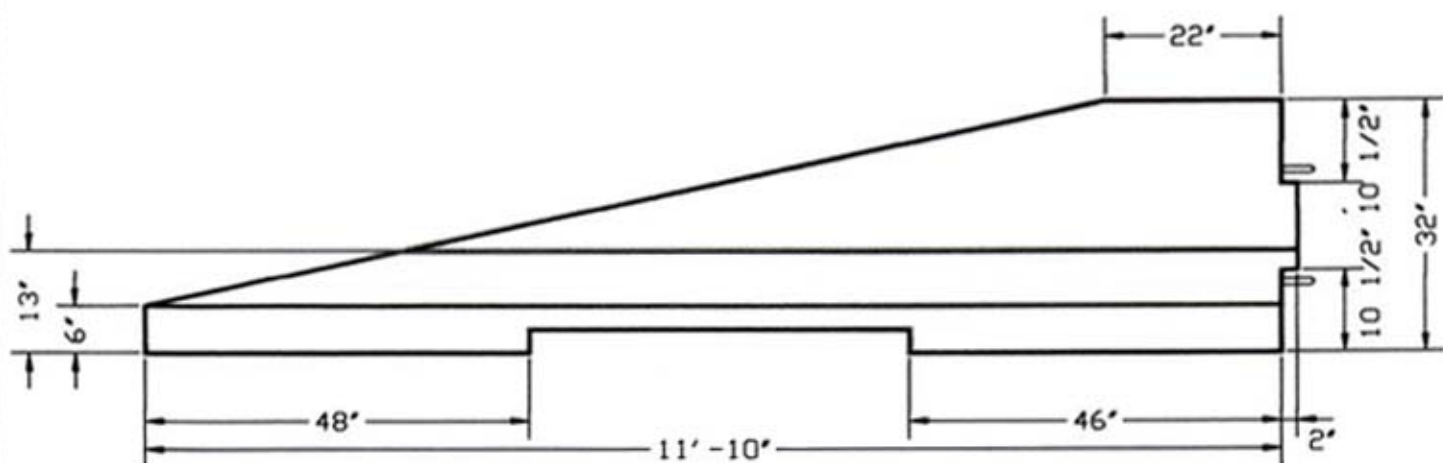

SCIOTO VALLEY PRECAST COMPANY

3218 S. BRIDGE STREET CHILLICOTHE, OHIO 45601

PHONE (740) 663-2659

Shipping Wt. 3400 Lbs

HEAD OR TAIL HIGHWAY DIVIDER