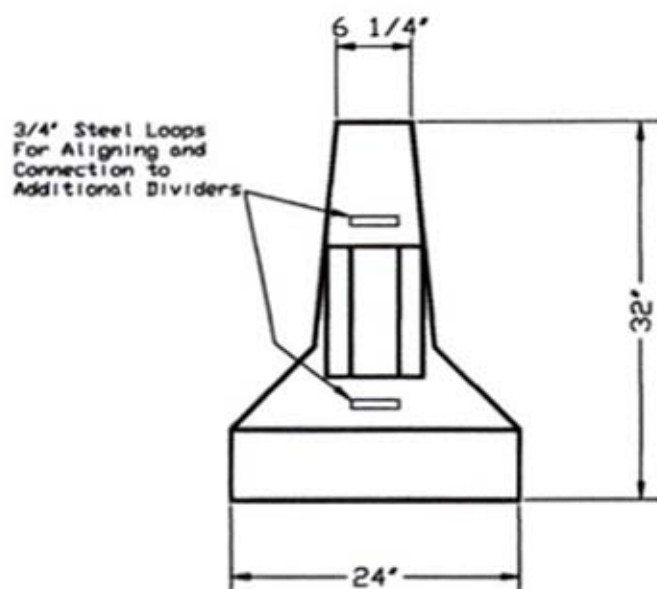

SCIOTO VALLEY PRECAST COMPANY

3218 S. BRIDGE STREET CHILLICOTHE, OHIO 45601

PHONE (740) 663-2659

Shipping Wt. 3400 Lbs

HEAD OR TAIL HIGHWAY DIVIDER