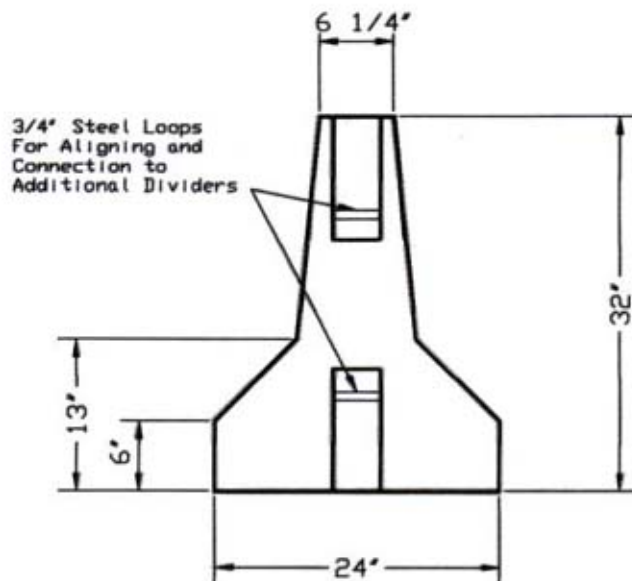

PHONE (740) 663-2659

Shipping Wt. 4400 Lbs.

HIGHWAY DIVIDER