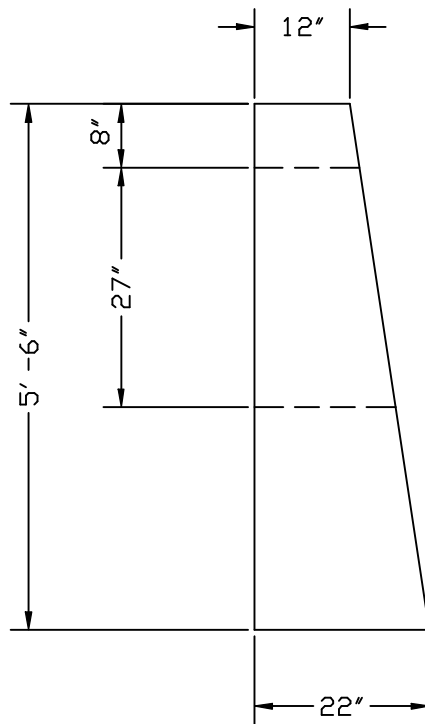

SCIOTO VALLEY PRECAST COMPANY

3218 S. BRIDGE STREET

CHILLICOTHE, OHIO 45601

PHONE (740) 663-2659

WEIGHT: 10,800 Lbs

HEADWALL FOR 21" DIAMETER PIPE