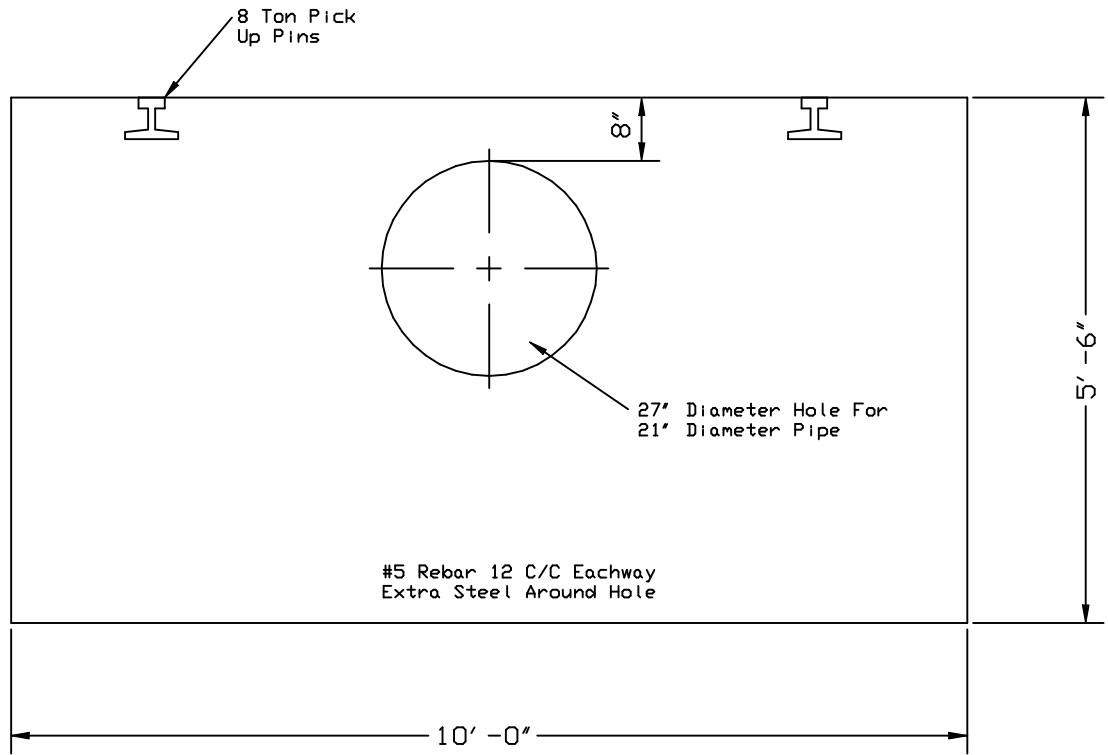

SCIOTO VALLEY PRECAST COMPANY

3218 S. BRIDGE STREET

CHILLICOTHE, OHIO 45601

PHONE (740) 663-2659

WEIGHT: 10,800 Lbs

HEADWALL FOR 21" DIAMETER PIPE