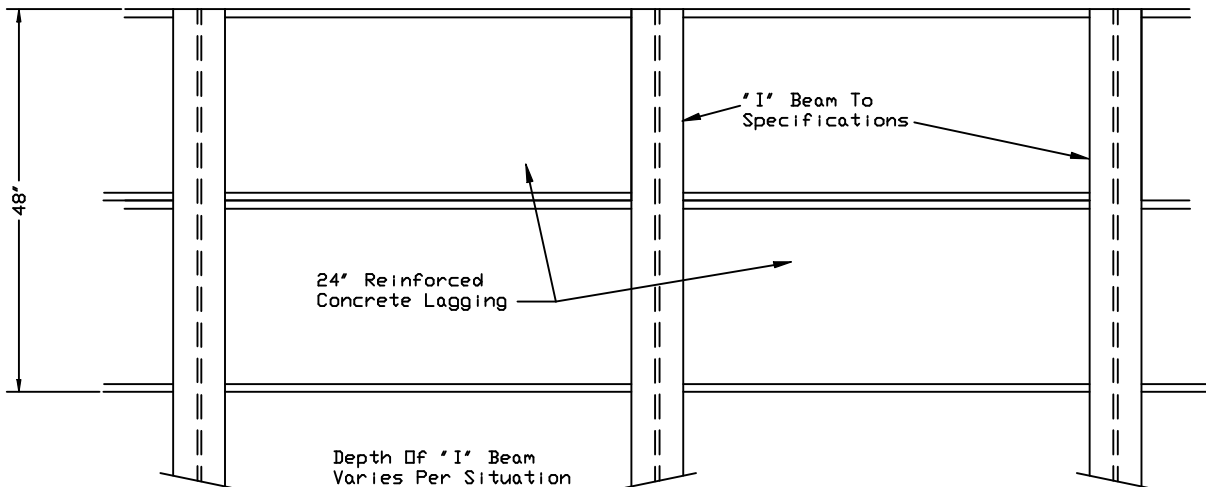

SCIOTO VALLEY PRECAST COMPANY

3218 S. BRIDGE STREET

CHILLICOTHE, OHIO 45601

PHONE (740) 663-2659

NOTE: Other concrete lagging sizes made to order.

NOTE: Lagging can be stacked for additional heights.

STANDARD CONCRETE LAGGING