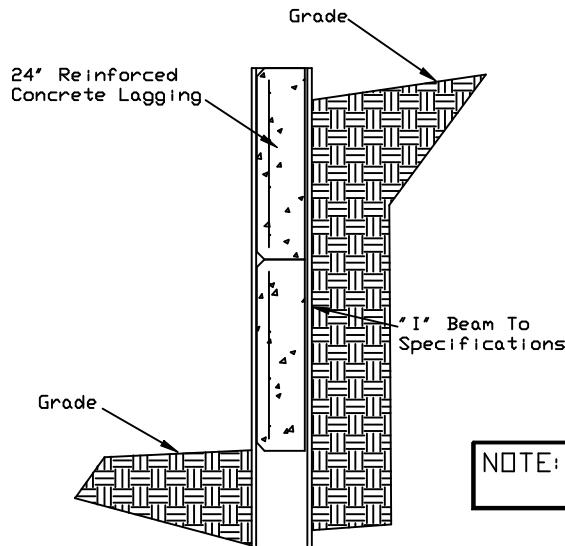

SCIOTO VALLEY PRECAST COMPANY

3218 S. BRIDGE STREET

CHILLICOTHE, OHIO 45601

PHONE (740) 663-2659

NOTE: Other concrete lagging sizes made to order.

NOTE: Lagging can be stacked for additional heights.

STANDARD CONCRETE LAGGING