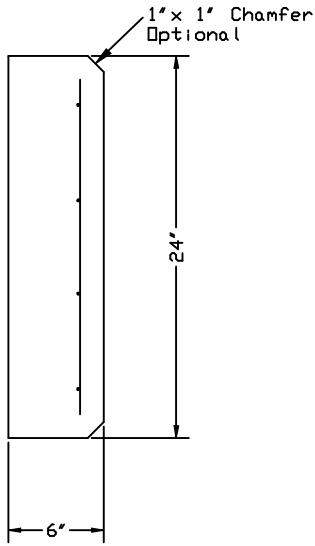

SCIOTO VALLEY PRECAST COMPANY

3218 S. BRIDGE STREET

CHILLICOTHE, OHIO 45601

PHONE (740) 663-2659

NOTE: Other concrete lagging sizes made to order.

NOTE: Lagging can be stacked for additional heights.

STANDARD CONCRETE LAGGING