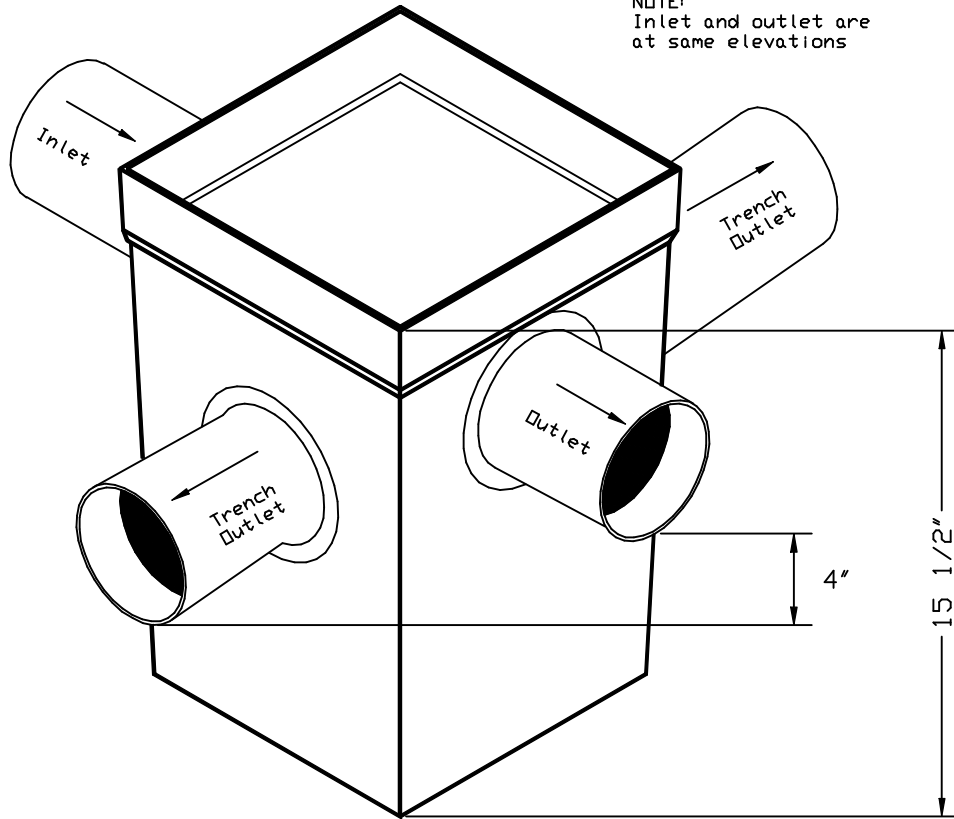

# SCIOTO VALLEY PRECAST COMPANY

3218 S. BRIDGE STREET

CHILlicoTHE, OHIO 45601

PHONE (740) 663-2659

NOTE:  
Inlet and outlet are  
at same elevations

PLASTIC DROP BOX