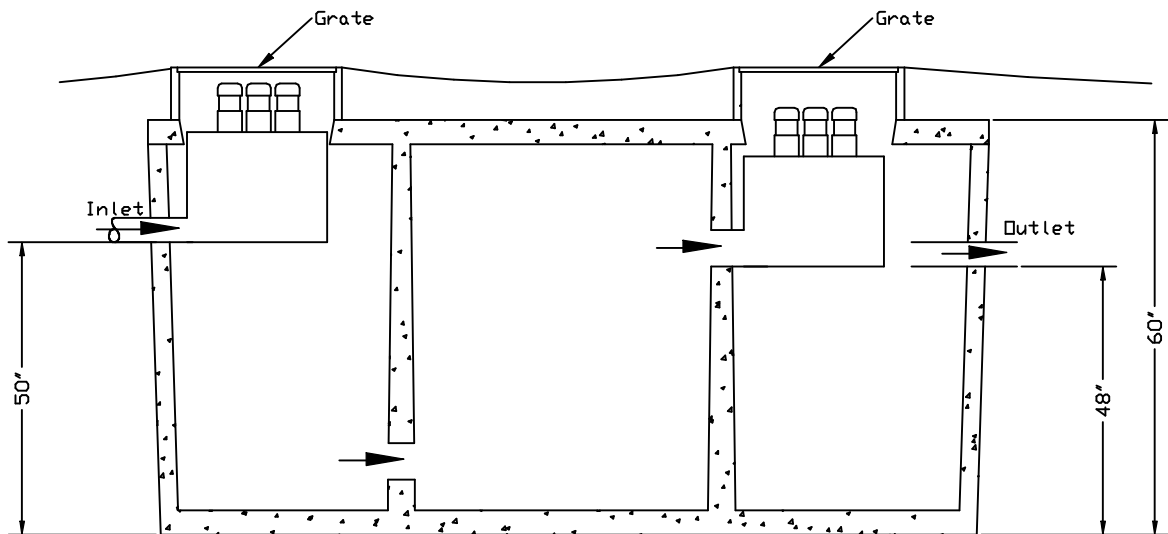

# SCIOTO VALLEY PRECAST COMPANY

3218 S. BRIDGE STREET

CHILLICOTHE, OHIO 45601

PHONE (740) 663-2659

TOP VIEW

SIDE VIEW

THREE COMPARTMENT 1500 GALLON CHLORINE TANK