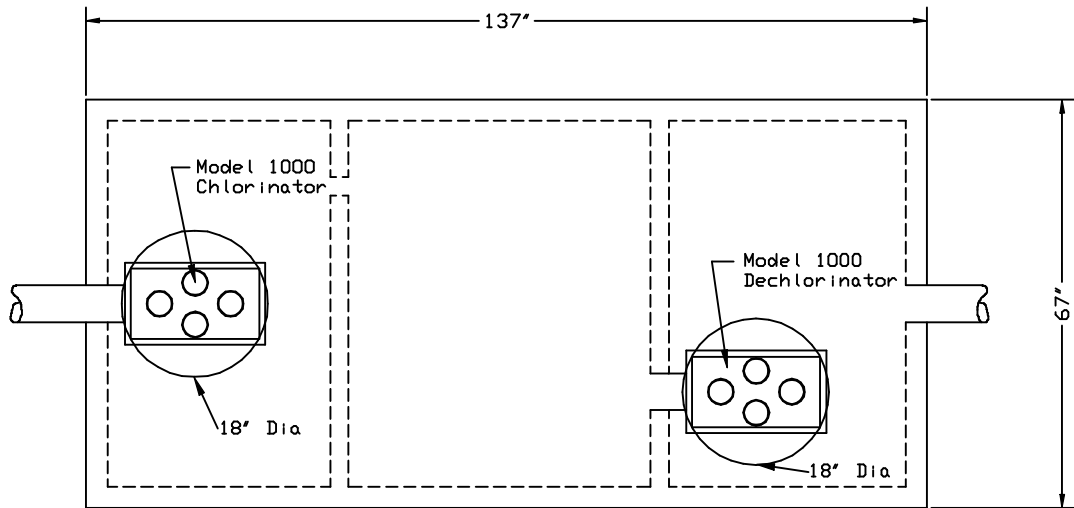

# SCIOTO VALLEY PRECAST COMPANY

3218 S. BRIDGE STREET

CHILLICOTHE, OHIO 45601

PHONE (740) 663-2659

TOP VIEW

SIDE VIEW

THREE COMPARTMENT 1500 GALLON CHLORINE TANK