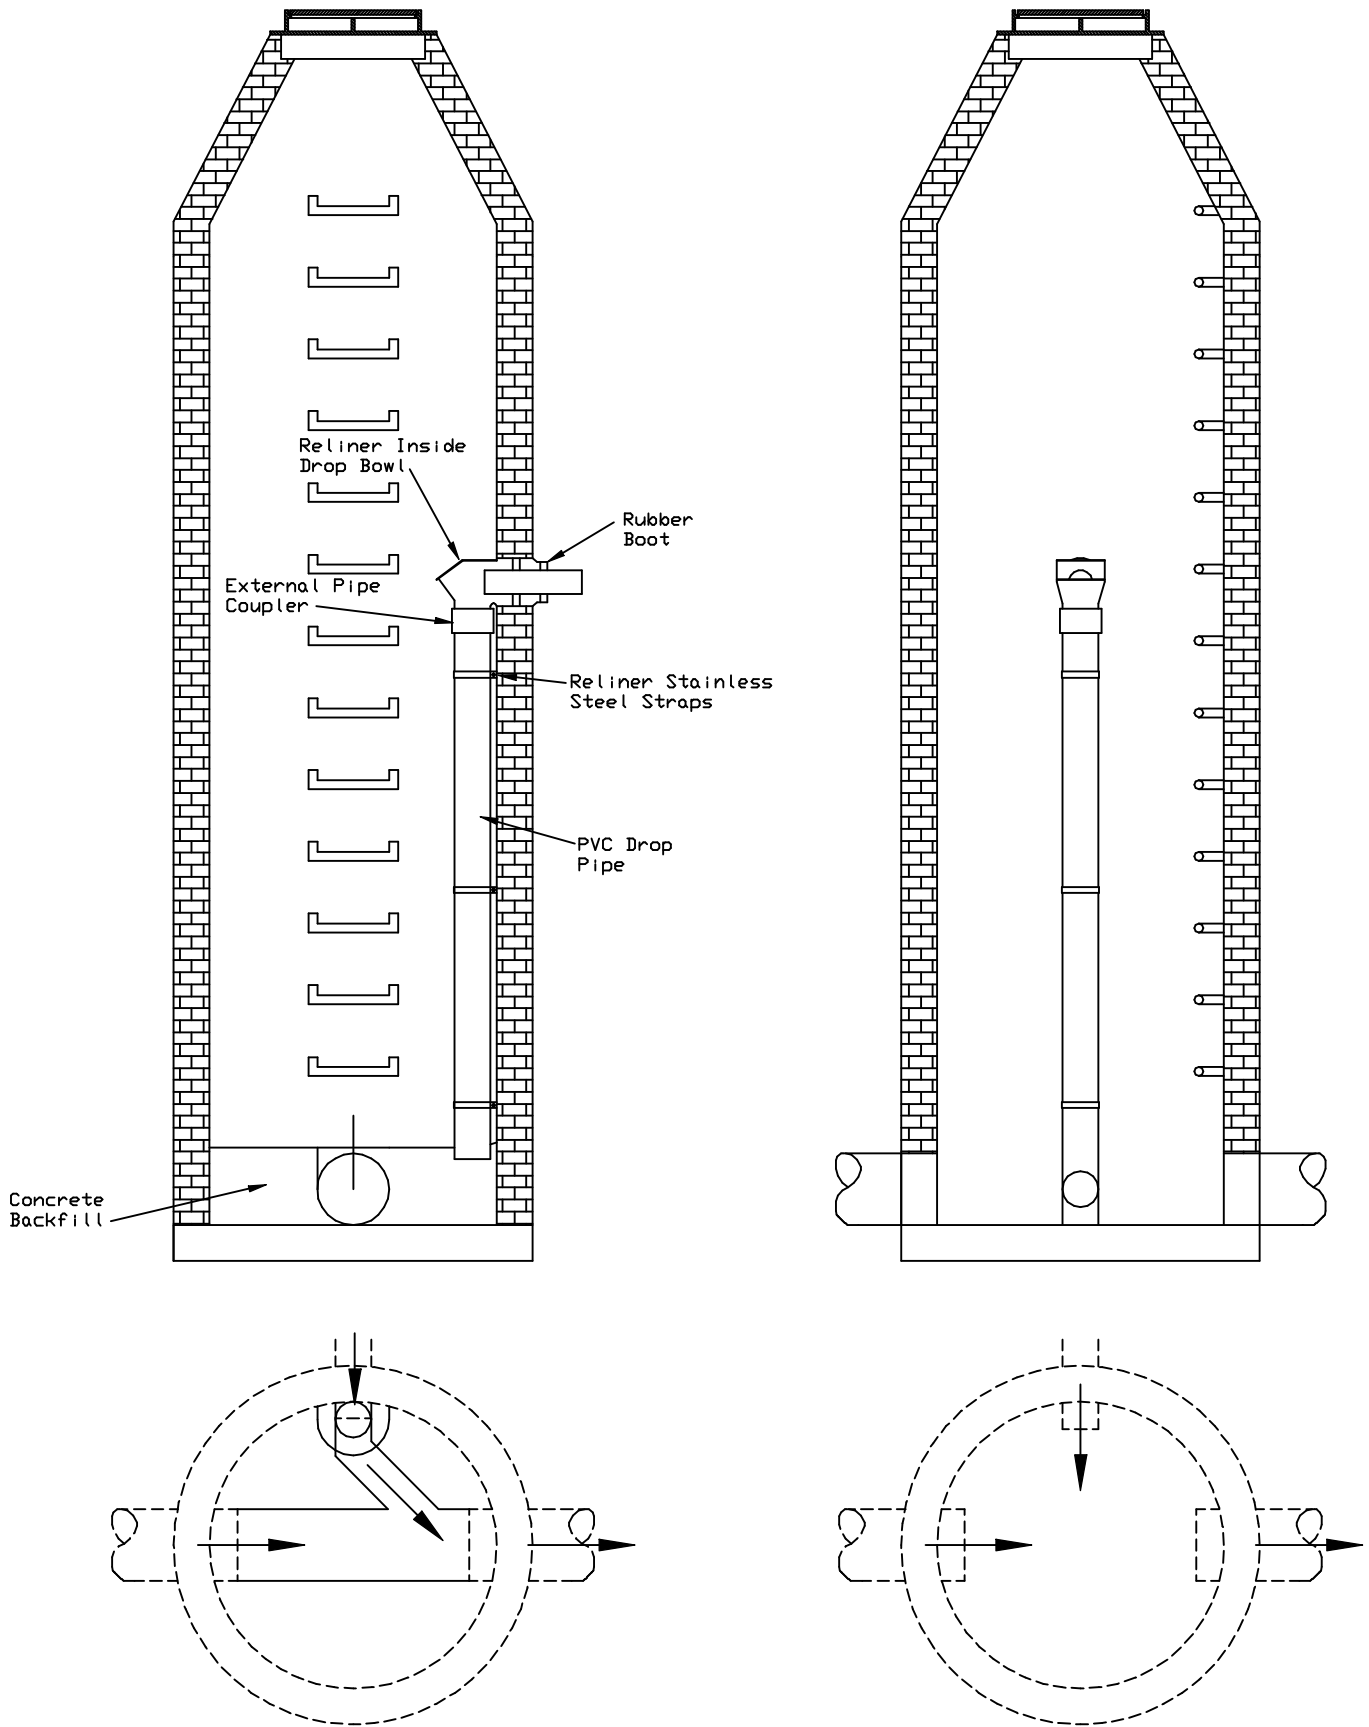

SCIOTO VALLEY PRECAST COMPANY

3218 S. BRIDGE STREET

CHILlicoTHE, OHIO 45601

PHONE (740) 663-2659

INSIDE DROP EXISTING MANHOLE