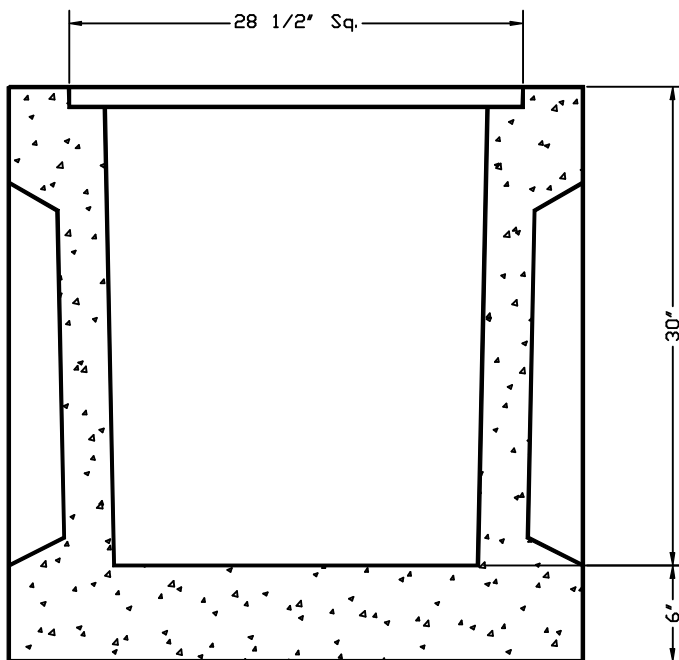

SCIOTO VALLEY PRECAST COMPANY

3218 S. BRIDGE STREET

CHILLICOTHE, OHIO 45601

PHONE (740) 663-2659

NOTE:

1. Metal Frame cast in place on special orders.
2. Special orders, holes can be cast in place in lieu of knock out panels.

TYPICAL EAST JORDAN CAST IRON GRATES
Light Duty
Non Bicycle Proof 5110M1
Heavy Duty
Bicycle Grate 5110M3

SECTION

ALTERNATE FRAME AND GRATE
East Jordan 5250