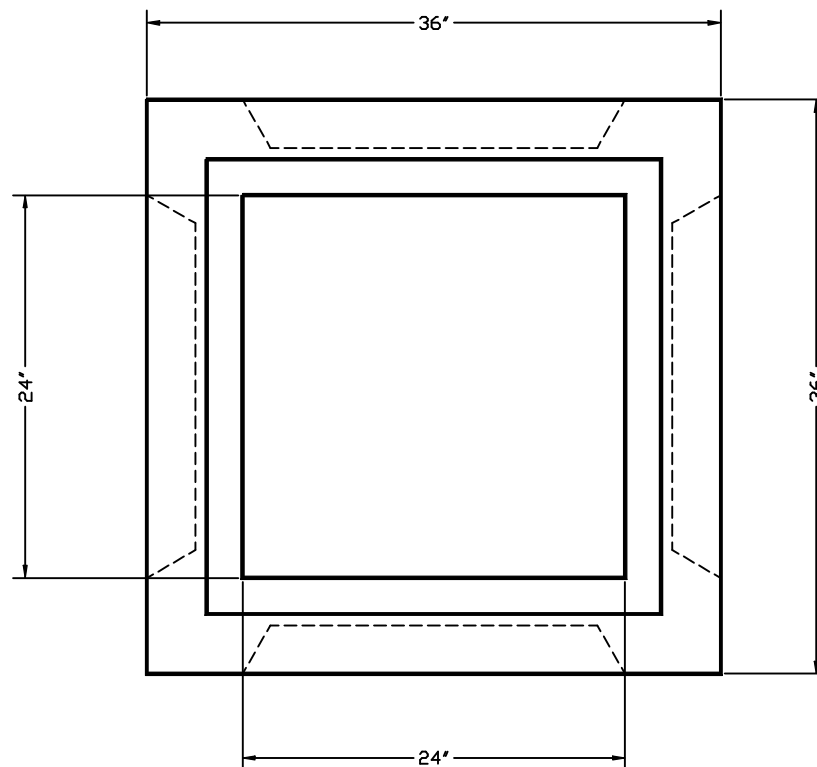

TYPICAL EAST JORDAN CAST IRON GRATES
Light Duty
Non Bicycle Proof 5110M1
Heavy Duty
Bicycle Grate 5110M3

SECTION

ALTERNATE FRAME AND GRATE
East Jordan 5250

TOP VIEW

CATCH BASIN WEIGHT 17000 LBS

2x2x30 CATCH BASIN ODOT 2-2B