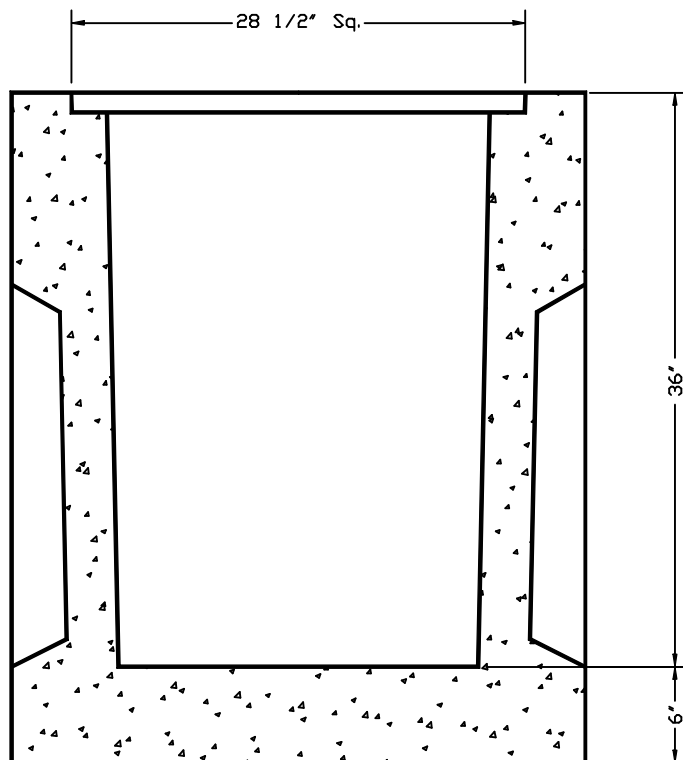

SCIOTO VALLEY PRECAST COMPANY

3218 S. BRIDGE STREET

CHILLICOTHE, OHIO 45601

PHONE (740) 663-2659

NOTE:

1. Metal Frame cast in place on special orders.
2. Special orders, holes can be cast in place in lieu of knock out panels.

TYPICAL EAST JORDAN CAST IRON GRATES
Light Duty
Non Bicycle Proof 5110M1
Heavy Duty
Bicycle Grate 5110M3

SIDE VIEW

ALTERNATE FRAME AND GRATE
East Jordan 5250