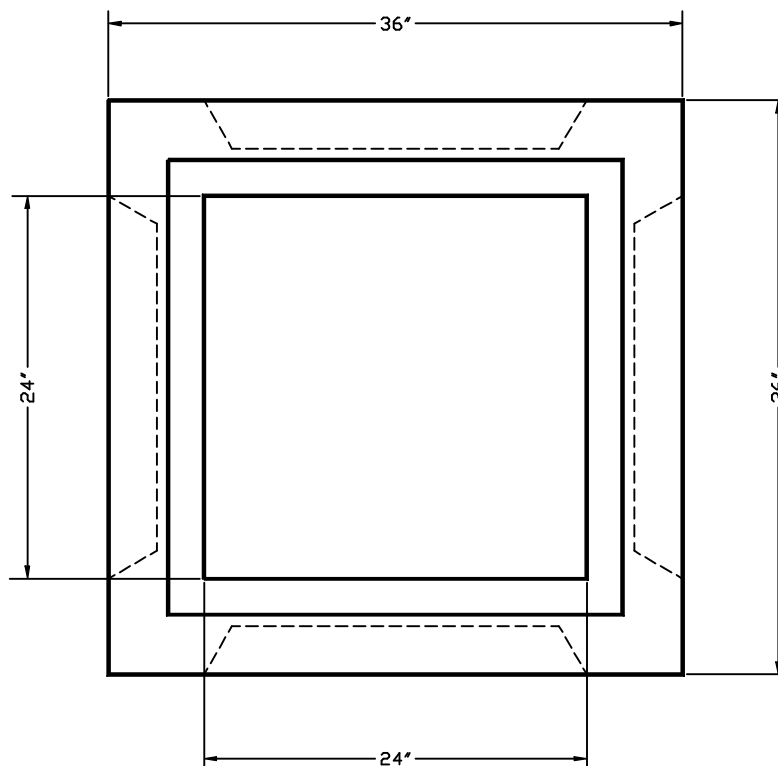

TYPICAL EAST JORDAN CAST IRON GRATES
Light Duty
Non Bicycle Proof 5110M1
Heavy Duty
Bicycle Grate 5110M3

SIDE VIEW

ALTERNATE FRAME AND GRATE
East Jordan 5250

TOP VIEW

CATCH BASIN WEIGHT 2200 LBS

2x2x36 CATCH BASIN ODOT 2-2B