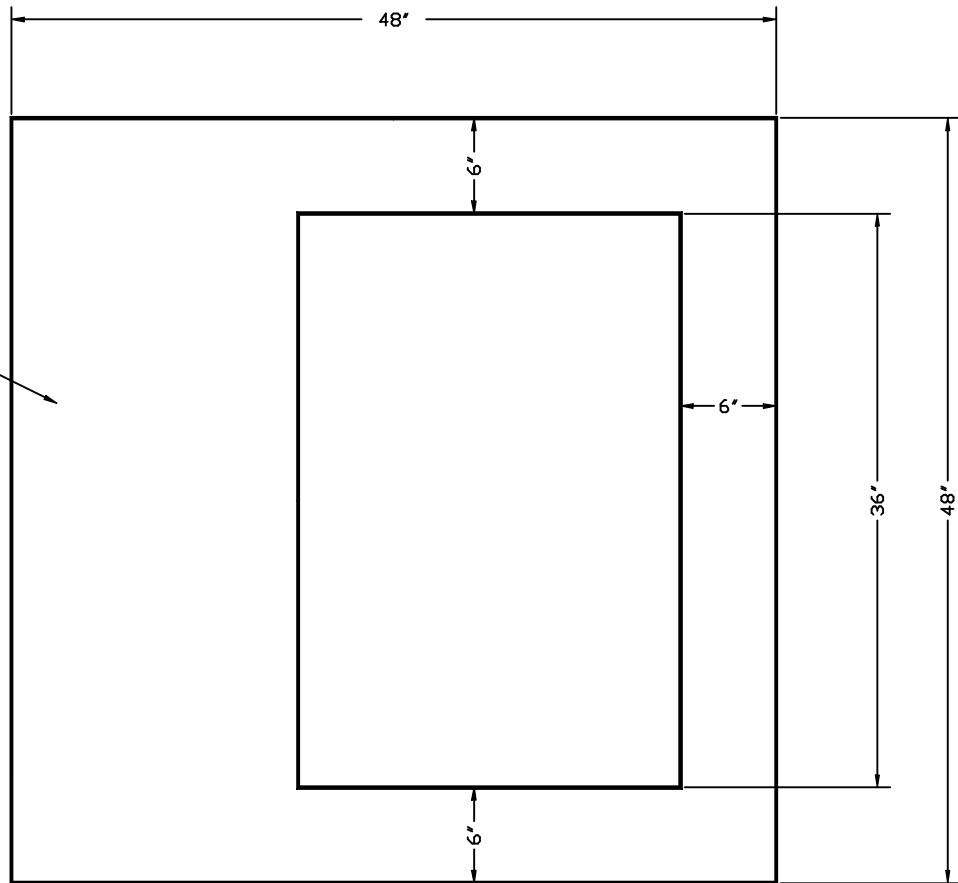

# SCIOTO VALLEY PRECAST COMPANY

3218 S. BRIDGE STREET

CHILLICOTHE, OHIO 45601

PHONE (740) 663-2659

EAST JORDAN CAST IRON  
7030 CATCH BASIN CURB INLET

SIDE VIEW

Reinforced  
Concrete Lid

LID  
TOP VIEW

3x3 CURB INLET CATCH BASIN TOP