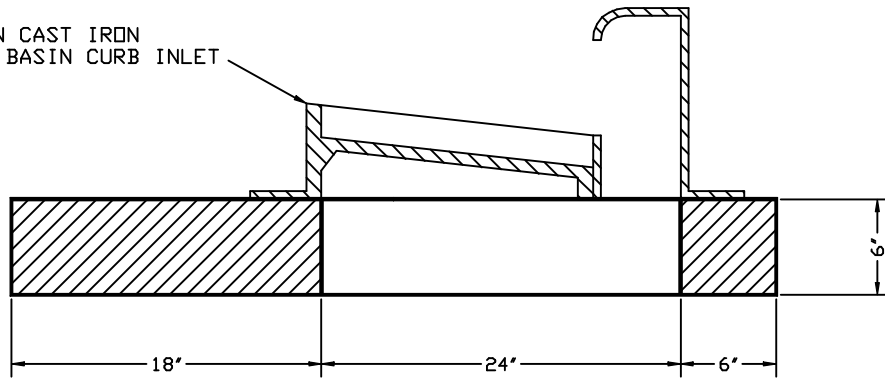

SCIOTO VALLEY PRECAST COMPANY

3218 S. BRIDGE STREET

CHILLICOTHE, OHIO 45601

PHONE (740) 663-2659

EAST JORDAN CAST IRON
7030 CATCH BASIN CURB INLET

SIDE VIEW

Reinforced
Concrete Lid