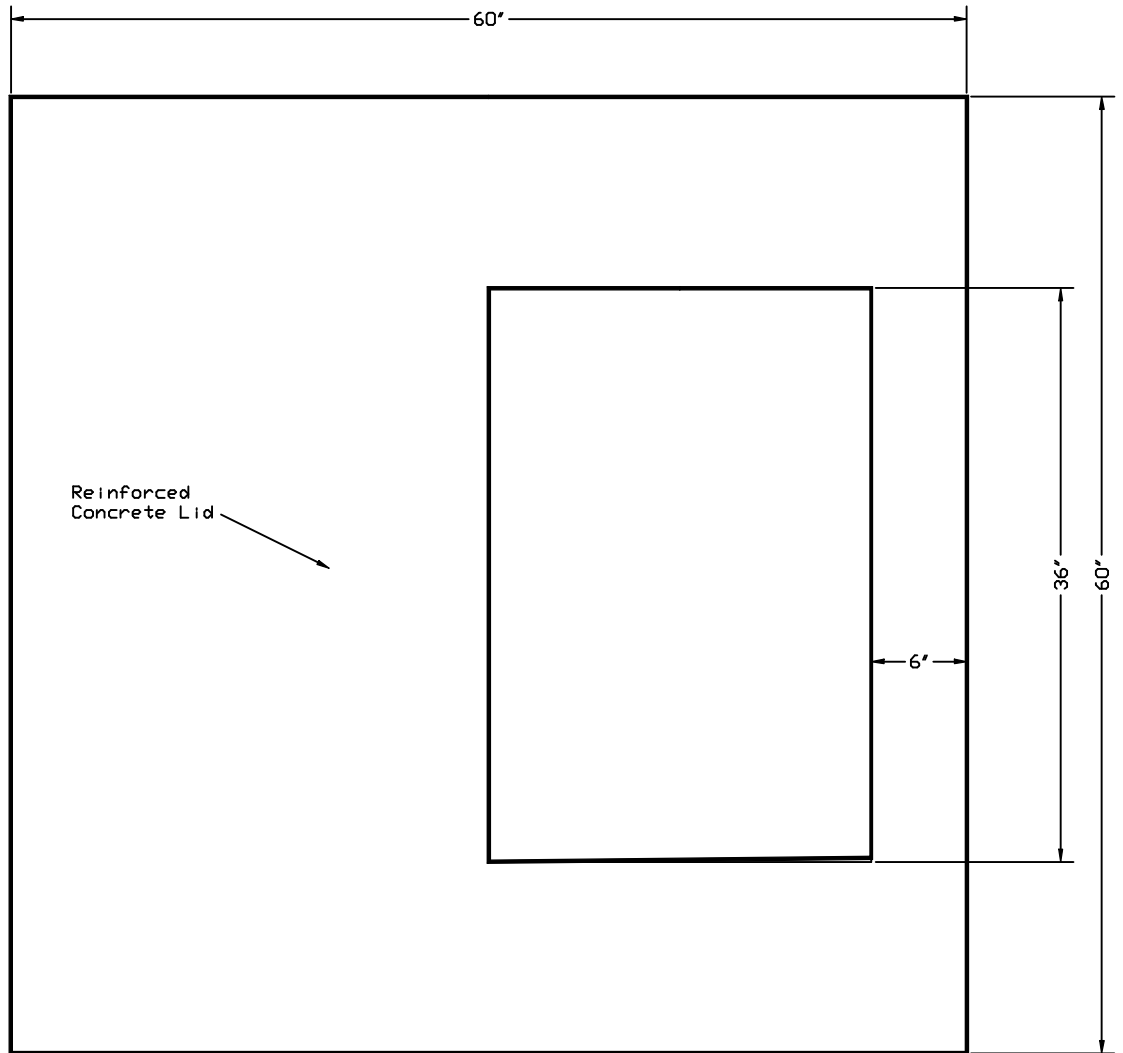

SCIOTO VALLEY PRECAST COMPANY

3218 S. BRIDGE STREET CHILLICOTHE, OHIO 45601

PHONE (740) 663-2659

SIDE VIEW

LID
TOP VIEW

4x4 CURB INLET CATCH BASIN TOP