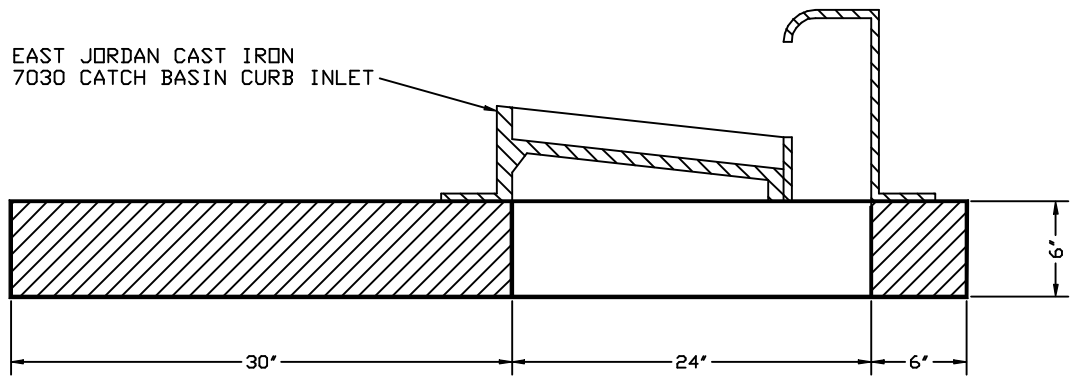

SCIOTO VALLEY PRECAST COMPANY

3218 S. BRIDGE STREET CHILLICOTHE, OHIO 45601

PHONE (740) 663-2659

SIDE VIEW

LID
TOP VIEW

4x4 CURB INLET CATCH BASIN TOP